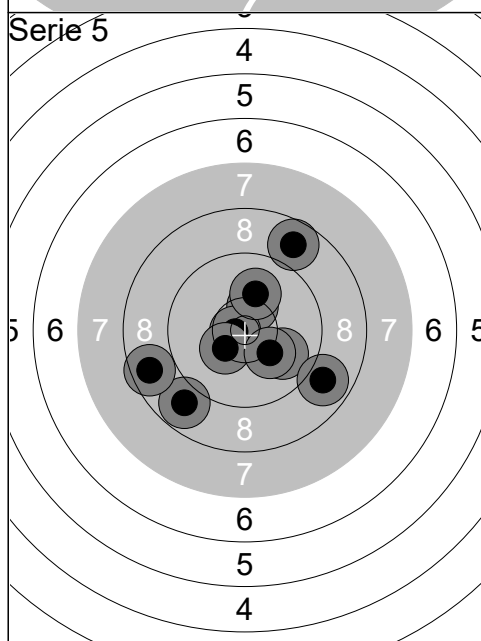

Denmark Open Air

Relay	Lane	Kitty Holm Obel		Wp
3	15	Rødovre Skytteforening		
Day 3 Denmark Open Air	10.03.2019	Day 3 Denmark Open Air	Denmark Open Air	
Serie 1		1: 9.1 ↙	Serie 2	1: 7.8 ↗
		2: 10.4x ↑		2: 7.8 ↗
		3: 8.7 ↓		3: 9.4 ↓
		4: 9.3 ↗		4: 9.6 ↖
		5: 7.8 ↖		5: 9.6 ↖
		6: 10.3 ↖		6: 10.7x ↙
		7: 10.6x ↗		7: 8.1 ↓
		8: 10.5x ↗		8: 8.0 →
		9: 7.1 ↑		9: 9.5 ↓
		10: 10.3 ↖		10: 9.8 →
		Series 90 ( 3x)		Series 85 ( 1x)
		90 ( 3x)		175 ( 4x)
Serie 3		1: 8.5 ↖	Serie 4	1: 7.1 ↗
		2: 8.7 ↖		2: 9.3 ↗
		3: 6.5 ↗		3: 10.2 →
		4: 7.0 ↓		4: 7.0 ↑
		5: 9.9 ↖		5: 9.4 ↘
		6: 8.4 ↖		6: 9.4 ↓
		7: 7.8 ↘		7: 10.2 →
		8: 8.2 ↓		8: 8.7 ↑
		9: 7.9 ↖		9: 10.0 ↓
		10: 7.5 ↗		10: 9.2 →
		Series 75 ( 0x)		Series 88 ( 0x)
		250 ( 4x)		338 ( 4x)
Serie 5		1: 9.8 ↖	Serie 6	1: 10.3 ↗
		2: 9.3 ↘		2: 7.7 ↗
		3: 10.0 ↑		3: 10.0 ↗
		4: 9.4 ↗		4: 9.3 ↓
		5: 8.8 ↓		5: 9.7 ↗
		6: 8.7 ↖		6: 9.4 ↗
		7: 6.4 ↗		7: 10.1 ↓
		8: 9.8 ↓		8: 9.4 ↖
		9: 8.7 ↓		9: 9.5 ↖
		10: 9.6 ↖		10: 10.5x ↑
		Series 85 ( 0x)		Series 92 ( 1x)
		423 ( 4x)		515 ( 5x)

Denmark Open Air

1:	10.2	→
2:	9.5	→
3:	9.8	↖
4:	8.5	↓
5:	8.7	↓
6:	9.5	↘
7:	10.0	↑
8:	10.1	←
9:	9.1	↖
10:	9.9	↘
<b>Series</b>	<b>91 (0x)</b>	
	<b>91 (0x)</b>	

1:	9.3	↗
2:	9.7	↘
3:	9.5	↖
4:	9.0	↗
5:	9.0	↗
6:	9.5	↘
7:	9.9	→
8:	8.0	↖
9:	8.7	↖
10:	9.6	↘
<b>Series</b>	<b>88 (0x)</b>	
	<b>179 (0x)</b>	

1:	8.8	↖
2:	10.5x	→
3:	9.0	↖
4:	9.0	↗
5:	10.1	↓
6:	10.1	→
7:	10.2	↓
8:	9.9	→
9:	9.2	↘
10:	9.4	↓
<b>Series</b>	<b>93 (1x)</b>	
	<b>272 (1x)</b>	

1:	9.8	↑
2:	8.9	↗
3:	10.3	↗
4:	10.4x	→
5:	9.0	→
6:	8.3	↑
7:	8.9	↗
8:	10.3	→
9:	10.0	↖
10:	9.9	↓
<b>Series</b>	<b>91 (1x)</b>	
	<b>363 (2x)</b>	

1:	10.4x	↑
2:	10.7x	↖
3:	8.8	↘
4:	8.6	↖
5:	8.7	↗
6:	10.3	↘
7:	10.0	↘
8:	10.1	↑
9:	8.9	↘
10:	10.2	↘
<b>Series</b>	<b>92 (2x)</b>	
	<b>455 (4x)</b>	

1:	10.6x	↖
2:	9.7	↓
3:	8.9	↑
4:	9.8	↖
5:	10.4x	↘
6:	8.9	↖
7:	10.1	↗
8:	8.8	↖
9:	7.8	→
10:	9.4	↖
<b>Series</b>	<b>88 (2x)</b>	
	<b>543 (6x)</b>	