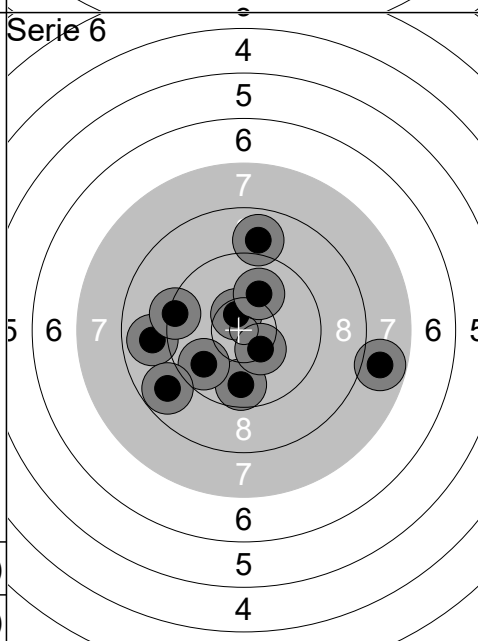

Denmark Open Air

Relay	Lane	Kitty Holm Obel		Wp
3	15	Rødovre Skytteforening		
Day 3 Denmark Open Air	10.03.2019	Day 3 Denmark Open Air	Denmark Open Air	
Serie 1		1: 9.1 ↙	Serie 2	1: 7.8 ↗
		2: 10.4x ↑		2: 7.8 ↗
		3: 8.7 ↓		3: 9.4 ↓
		4: 9.3 ↗		4: 9.6 ↖
		5: 7.8 ↖		5: 9.6 ↖
		6: 10.3 ↖		6: 10.7x ↙
		7: 10.6x ↗		7: 8.1 ↓
		8: 10.5x ↗		8: 8.0 →
		9: 7.1 ↑		9: 9.5 ↓
		10: 10.3 ↖		10: 9.8 →
		Series 90 ( 3x)		Series 85 ( 1x)
		90 ( 3x)		175 ( 4x)
Serie 3		1: 8.5 ↖	Serie 4	1: 7.1 ↗
		2: 8.7 ↖		2: 9.3 ↗
		3: 6.5 ↗		3: 10.2 →
		4: 7.0 ↓		4: 7.0 ↑
		5: 9.9 ↖		5: 9.4 ↘
		6: 8.4 ↖		6: 9.4 ↓
		7: 7.8 ↘		7: 10.2 →
		8: 8.2 ↓		8: 8.7 ↑
		9: 7.9 ↖		9: 10.0 ↓
		10: 7.5 ↗		10: 9.2 →
		Series 75 ( 0x)		Series 88 ( 0x)
		250 ( 4x)		338 ( 4x)
Serie 5		1: 9.8 ↖	Serie 6	1: 10.3 ↗
		2: 9.3 ↘		2: 7.7 ↗
		3: 10.0 ↑		3: 10.0 ↗
		4: 9.4 ↗		4: 9.3 ↓
		5: 8.8 ↓		5: 9.7 ↗
		6: 8.7 ↖		6: 9.4 ↗
		7: 6.4 ↗		7: 10.1 ↓
		8: 9.8 ↓		8: 9.4 ↖
		9: 8.7 ↓		9: 9.5 ↖
		10: 9.6 ↖		10: 10.5x ↑
		Series 85 ( 0x)		Series 92 ( 1x)
		423 ( 4x)		515 ( 5x)

Denmark Open Air

1:	10.2	→
2:	9.5	→
3:	9.8	↖
4:	8.5	↓
5:	8.7	↓
6:	9.5	↘
7:	10.0	↑
8:	10.1	←
9:	9.1	↖
10:	9.9	↘
<b>Series</b>	<b>91 (0x)</b>	
	<b>91 (0x)</b>	

1:	9.3	↗
2:	9.7	↘
3:	9.5	↖
4:	9.0	↗
5:	9.0	↗
6:	9.5	↘
7:	9.9	→
8:	8.0	↖
9:	8.7	↖
10:	9.6	↘
<b>Series</b>	<b>88 (0x)</b>	
	<b>179 (0x)</b>	

1:	8.8	↖
2:	10.5x	→
3:	9.0	↖
4:	9.0	↗
5:	10.1	↓
6:	10.1	→
7:	10.2	↓
8:	9.9	→
9:	9.2	↘
10:	9.4	↓
<b>Series</b>	<b>93 (1x)</b>	
	<b>272 (1x)</b>	

1:	9.8	↑
2:	8.9	↗
3:	10.3	↗
4:	10.4x	→
5:	9.0	→
6:	8.3	↑
7:	8.9	↗
8:	10.3	→
9:	10.0	↖
10:	9.9	↓
<b>Series</b>	<b>91 (1x)</b>	
	<b>363 (2x)</b>	

1:	10.4x	↑
2:	10.7x	↖
3:	8.8	↘
4:	8.6	↖
5:	8.7	↗
6:	10.3	↘
7:	10.0	↘
8:	10.1	↑
9:	8.9	↘
10:	10.2	↘
<b>Series</b>	<b>92 (2x)</b>	
	<b>455 (4x)</b>	

1:	10.6x	↖
2:	9.7	↓
3:	8.9	↑
4:	9.8	↖
5:	10.4x	↘
6:	8.9	↖
7:	10.1	↗
8:	8.8	↖
9:	7.8	→
10:	9.4	↖
<b>Series</b>	<b>88 (2x)</b>	
	<b>543 (6x)</b>	