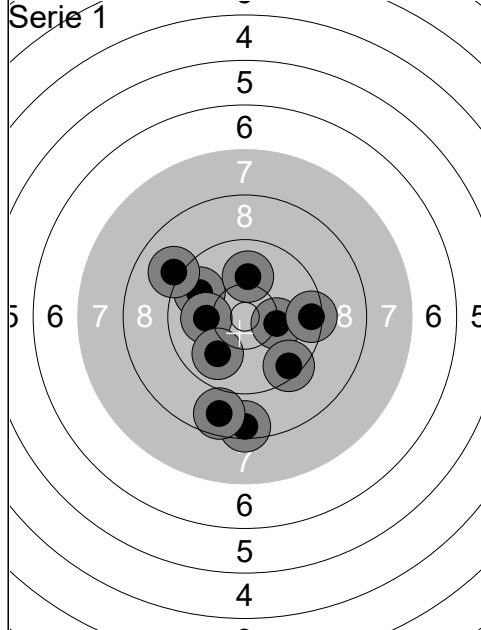

1:	10.2	→
2:	9.5	→
3:	9.8	↖
4:	8.5	↓
5:	8.7	↓
6:	9.5	↘
7:	10.0	↑
8:	10.1	←
9:	9.1	↖
10:	9.9	↘
Series	91 (0x)	
	91 (0x)