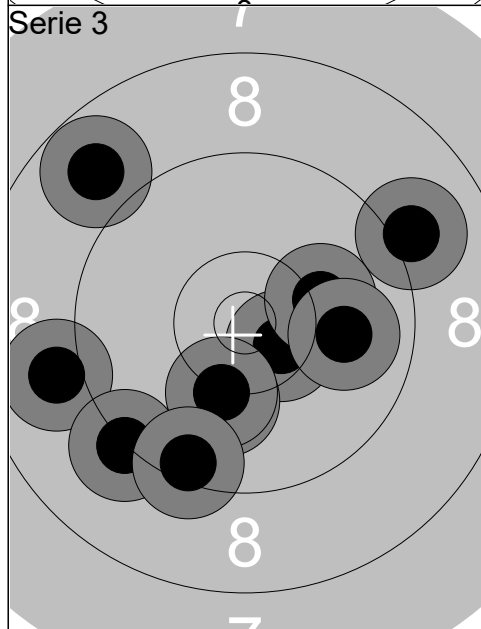

Denmark Open Air

Relay	Lane	Kitty Holm Obel		Wp
3	15	Rødovre Skytteforening		
Day 3 Denmark Open Air	10.03.2019	Day 3 Denmark Open Air	Denmark Open Air	
Serie 1		1: 9.1 ↙	Serie 2	1: 7.8 ↗
		2: 10.4x ↑		2: 7.8 ↗
		3: 8.7 ↓		3: 9.4 ↓
		4: 9.3 ↗		4: 9.6 ↖
		5: 7.8 ↖		5: 9.6 ↖
		6: 10.3 ↖		6: 10.7x ↙
		7: 10.6x ↗		7: 8.1 ↓
		8: 10.5x ↗		8: 8.0 →
		9: 7.1 ↑		9: 9.5 ↓
		10: 10.3 ↖		10: 9.8 →
		Series 90 ( 3x)		Series 85 ( 1x)
		90 ( 3x)		175 ( 4x)
Serie 3		1: 8.5 ↖	Serie 4	1: 7.1 ↗
		2: 8.7 ↖		2: 9.3 ↗
		3: 6.5 ↗		3: 10.2 →
		4: 7.0 ↓		4: 7.0 ↑
		5: 9.9 ↖		5: 9.4 ↘
		6: 8.4 ↖		6: 9.4 ↓
		7: 7.8 ↘		7: 10.2 →
		8: 8.2 ↓		8: 8.7 ↑
		9: 7.9 ↖		9: 10.0 ↓
		10: 7.5 ↗		10: 9.2 →
		Series 75 ( 0x)		Series 88 ( 0x)
		250 ( 4x)		338 ( 4x)
Serie 5		1: 9.8 ↖	Serie 6	1: 10.3 ↗
		2: 9.3 ↘		2: 7.7 ↗
		3: 10.0 ↑		3: 10.0 ↗
		4: 9.4 ↗		4: 9.3 ↓
		5: 8.8 ↓		5: 9.7 ↗
		6: 8.7 ↖		6: 9.4 ↗
		7: 6.4 ↗		7: 10.1 ↓
		8: 9.8 ↓		8: 9.4 ↖
		9: 8.7 ↓		9: 9.5 ↖
		10: 9.6 ↖		10: 10.5x ↑
		Series 85 ( 0x)		Series 92 ( 1x)
		423 ( 4x)		515 ( 5x)

Denmark Open Air

1:	10.2	→
2:	9.5	→
3:	9.8	↖
4:	8.5	↓
5:	8.7	↓
6:	9.5	↘
7:	10.0	↑
8:	10.1	←
9:	9.1	↖
10:	9.9	↘
<b>Series</b>	<b>91 (0x)</b>	
	<b>91 (0x)</b>	

1:	9.3	↗
2:	9.7	↘
3:	9.5	↖
4:	9.0	↗
5:	9.0	↗
6:	9.5	↘
7:	9.9	→
8:	8.0	↖
9:	8.7	↖
10:	9.6	↘
<b>Series</b>	<b>88 (0x)</b>	
	<b>179 (0x)</b>	

1:	8.8	↖
2:	10.5x	→
3:	9.0	↖
4:	9.0	↗
5:	10.1	↓
6:	10.1	→
7:	10.2	↓
8:	9.9	→
9:	9.2	↘
10:	9.4	↓
<b>Series</b>	<b>93 (1x)</b>	
	<b>272 (1x)</b>	

1:	9.8	↑
2:	8.9	↗
3:	10.3	↗
4:	10.4x	→
5:	9.0	→
6:	8.3	↑
7:	8.9	↗
8:	10.3	→
9:	10.0	↖
10:	9.9	↓
<b>Series</b>	<b>91 (1x)</b>	
	<b>363 (2x)</b>	

1:	10.4x	↑
2:	10.7x	↖
3:	8.8	↘
4:	8.6	↖
5:	8.7	↗
6:	10.3	↘
7:	10.0	↘
8:	10.1	↑
9:	8.9	↘
10:	10.2	↘
<b>Series</b>	<b>92 (2x)</b>	
	<b>455 (4x)</b>	

1:	10.6x	↖
2:	9.7	↓
3:	8.9	↑
4:	9.8	↖
5:	10.4x	↘
6:	8.9	↖
7:	10.1	↗
8:	8.8	↖
9:	7.8	→
10:	9.4	↖
<b>Series</b>	<b>88 (2x)</b>	
	<b>543 (6x)</b>	