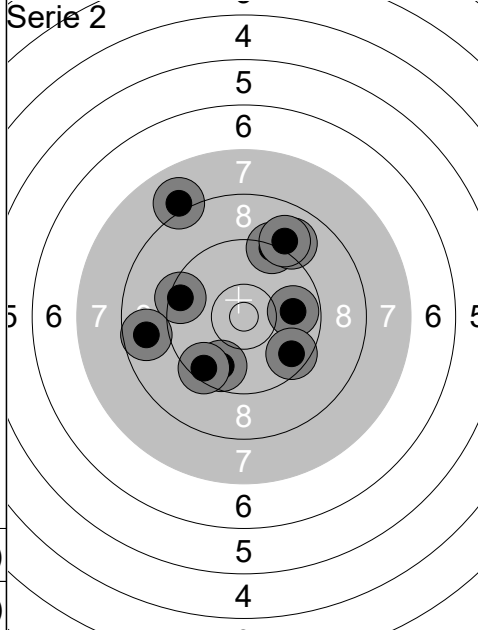

1:	9.3	↗
2:	9.7	↘
3:	9.5	↖
4:	9.0	↗
5:	9.0	↗
6:	9.5	↘
7:	9.9	→
8:	8.0	↖
9:	8.7	↖
10:	9.6	↘
Series	88 (0x)	
	179 (0x)