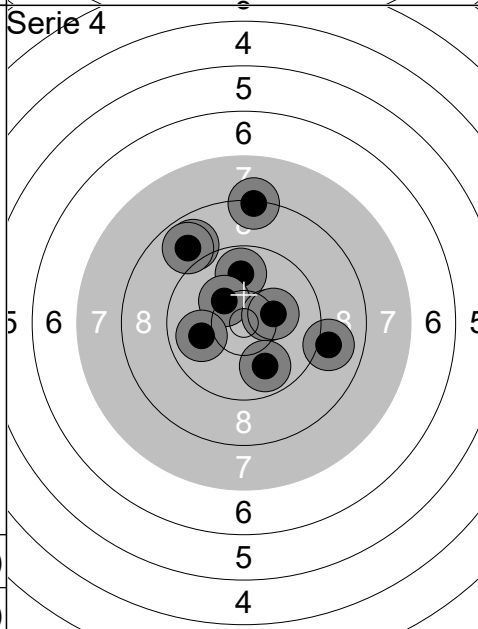

Denmark Open Air

Relay	Lane	Kitty Holm Obel		Wp
3	15	Rødovre Skytteforening		
Day 3 Denmark Open Air	10.03.2019	Day 3 Denmark Open Air	Denmark Open Air	
Serie 1		1: 9.1 ↙	Serie 2	1: 7.8 ↗
		2: 10.4x ↑		2: 7.8 ↗
		3: 8.7 ↓		3: 9.4 ↓
		4: 9.3 ↗		4: 9.6 ↖
		5: 7.8 ↖		5: 9.6 ↖
		6: 10.3 ↖		6: 10.7x ↙
		7: 10.6x ↗		7: 8.1 ↓
		8: 10.5x ↗		8: 8.0 →
		9: 7.1 ↑		9: 9.5 ↓
		10: 10.3 ↖		10: 9.8 →
		Series 90 ( 3x)		Series 85 ( 1x)
		90 ( 3x)		175 ( 4x)
Serie 3		1: 8.5 ↖	Serie 4	1: 7.1 ↗
		2: 8.7 ↖		2: 9.3 ↗
		3: 6.5 ↗		3: 10.2 →
		4: 7.0 ↓		4: 7.0 ↑
		5: 9.9 ↖		5: 9.4 ↘
		6: 8.4 ↖		6: 9.4 ↓
		7: 7.8 ↘		7: 10.2 →
		8: 8.2 ↓		8: 8.7 ↑
		9: 7.9 ↖		9: 10.0 ↓
		10: 7.5 ↗		10: 9.2 →
		Series 75 ( 0x)		Series 88 ( 0x)
		250 ( 4x)		338 ( 4x)
Serie 5		1: 9.8 ↖	Serie 6	1: 10.3 ↗
		2: 9.3 ↘		2: 7.7 ↗
		3: 10.0 ↑		3: 10.0 ↗
		4: 9.4 ↗		4: 9.3 ↓
		5: 8.8 ↓		5: 9.7 ↗
		6: 8.7 ↖		6: 9.4 ↗
		7: 6.4 ↗		7: 10.1 ↓
		8: 9.8 ↓		8: 9.4 ↖
		9: 8.7 ↓		9: 9.5 ↖
		10: 9.6 ↖		10: 10.5x ↑
		Series 85 ( 0x)		Series 92 ( 1x)
		423 ( 4x)		515 ( 5x)

Denmark Open Air

1:	10.2	→
2:	9.5	→
3:	9.8	↖
4:	8.5	↓
5:	8.7	↓
6:	9.5	↘
7:	10.0	↑
8:	10.1	←
9:	9.1	↖
10:	9.9	↘
<b>Series</b>	<b>91 (0x)</b>	
	<b>91 (0x)</b>	

1:	9.3	↗
2:	9.7	↘
3:	9.5	↖
4:	9.0	↗
5:	9.0	↗
6:	9.5	↘
7:	9.9	→
8:	8.0	↖
9:	8.7	↖
10:	9.6	↘
<b>Series</b>	<b>88 (0x)</b>	
	<b>179 (0x)</b>	

1:	8.8	↖
2:	10.5x	→
3:	9.0	↖
4:	9.0	↗
5:	10.1	↓
6:	10.1	→
7:	10.2	↓
8:	9.9	→
9:	9.2	↘
10:	9.4	↓
<b>Series</b>	<b>93 (1x)</b>	
	<b>272 (1x)</b>	

1:	9.8	↑
2:	8.9	↗
3:	10.3	↗
4:	10.4x	→
5:	9.0	→
6:	8.3	↑
7:	8.9	↗
8:	10.3	→
9:	10.0	↖
10:	9.9	↓
<b>Series</b>	<b>91 (1x)</b>	
	<b>363 (2x)</b>	

1:	10.4x	↑
2:	10.7x	↖
3:	8.8	↘
4:	8.6	↖
5:	8.7	↗
6:	10.3	↘
7:	10.0	↘
8:	10.1	↑
9:	8.9	↘
10:	10.2	↘
<b>Series</b>	<b>92 (2x)</b>	
	<b>455 (4x)</b>	

1:	10.6x	↖
2:	9.7	↓
3:	8.9	↑
4:	9.8	↖
5:	10.4x	↘
6:	8.9	↖
7:	10.1	↗
8:	8.8	↖
9:	7.8	→
10:	9.4	↖
<b>Series</b>	<b>88 (2x)</b>	
	<b>543 (6x)</b>	