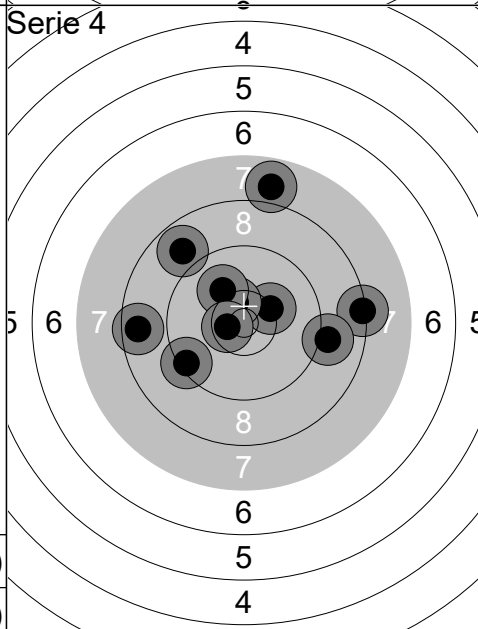

Relay	Lane	Emil Strandgaard		
3	3	Day 1 Denmark Open Air	Tuse Skytteforening	MJp
14.02.2020	Day 1 Denmark Open Air 2020	Denmark Open Air 2020		
Serie 1 	1: 9.1 ↘	Serie 2 	1: 8.8 ↙	
	2: 5.9 ↓		2: 10.1 ↖	
	3: 9.6 →		3: 9.1 ↖	
	4: 9.5 ↘		4: 9.4 ↑	
	5: 9.1 ↙		5: 8.8 ↙	
	6: 8.6 ↓		6: 10.3 ↖	
	7: 10.1 ↑		7: 9.8 ↖	
	8: 9.7 ↘		8: 10.3 ↓	
	9: 8.3 ↖		9: 10.1 ↓	
	10: 9.2 ↑		10: 8.9 ↖	
	Series 85 (0x)		Series 91 (0x)	
	85 (0x)		176 (0x)	
Serie 3 	1: 9.7 →	Serie 4 	1: 7.9 ↙	
	2: 10.8x ↓		2: 9.1 ↖	
	3: 10.5x ↗		3: 9.0 ↙	
	4: 8.9 ↑		4: 10.2 ↑	
	5: 8.8 ↖		5: 10.4x ↖	
	6: 9.9 ↘		6: 10.4x ↗	
	7: 9.6 ↖		7: 10.2 ↖	
	8: 10.3 ↗		8: 10.0 ↖	
	9: 8.6 ↖		9: 9.9 ↗	
	10: 8.2 ↖		10: 9.1 ↓	
	Series 89 (2x)		Series 93 (2x)	
	265 (2x)		358 (4x)	
Serie 5 	1: 10.0 ↖	Serie 6 	1: 9.3 ↖	
	2: 9.7 ↖		2: 9.1 ↓	
	3: 10.1 ↑		3: 10.0 ↓	
	4: 9.8 ↘		4: 9.2 ↖	
	5: 8.2 ↘		5: 9.9 ↓	
	6: 9.7 ↘		6: 9.0 ↓	
	7: 9.2 ↖		7: 10.2 ↗	
	8: 9.4 ↘		8: 10.5x →	
	9: 9.8 ↘		9: 10.9x ↓	
	10: 10.5x ↘		10: 10.1 ↓	
	Series 92 (1x)		Series 95 (2x)	
	450 (5x)		545 (7x)	

1:	10.6x ↓
2:	9.4 ↘
3:	9.9 ↘
4:	10.2 →
5:	9.7 ↘
6:	9.4 ↘
7:	10.7x ↓
8:	9.7 ↓
9:	7.5 →
10:	9.7 ↓
Series	91 (2x)
	91 (2x)

1:	8.7 →
2:	10.3 ↖
3:	9.6 ↑
4:	8.7 →
5:	9.9 ↓
6:	10.6x ↓
7:	9.8 ↗
8:	9.1 ←
9:	9.4 ↗
10:	10.3 ↓
Series	91 (1x)
	182 (3x)

1:	7.7 ↓
2:	9.2 ↗
3:	10.0 ↑
4:	10.0 ←
5:	8.9 ↗
6:	8.7 ↘
7:	9.8 ↓
8:	10.4x ↓
9:	7.3 ←
10:	9.1 ←
Series	87 (1x)
	269 (4x)

1:	8.6 ←
2:	8.3 →
3:	9.4 ↙
4:	7.9 ↑
5:	10.3 ↗
6:	8.8 ↗
7:	10.4x ↑
8:	10.1 ↗
9:	10.6x ←
10:	9.0 →
Series	89 (2x)
	358 (6x)

1:	10.0 ←
2:	9.6 ↓
3:	10.2 ↘
4:	8.8 ←
5:	9.6 ↗
6:	9.3 ↘
7:	10.2 ↘
8:	8.6 ↓
9:	9.7 ←
10:	10.0 →
Series	92 (0x)
	450 (6x)

1:	9.0 ←
2:	8.3 ↑
3:	10.4x ↙
4:	10.8x ↗
5:	8.3 ↙
6:	9.2 ←
7:	10.3 ↑
8:	8.3 ↗
9:	7.9 ↓
10:	9.5 ↗
Series	88 (2x)
	538 (8x)