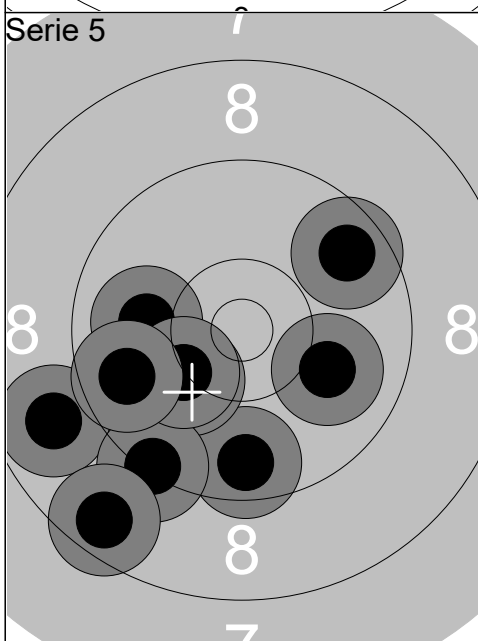

Relay	Lane	Emil Strandgaard		
3	3	Day 1 Denmark Open Air	Tuse Skytteforening	MJp
14.02.2020	Day 1 Denmark Open Air 2020	Denmark Open Air 2020		
Serie 1 	1: 9.1 ↘	Serie 2 	1: 8.8 ↙	
	2: 5.9 ↓		2: 10.1 ↖	
	3: 9.6 →		3: 9.1 ↖	
	4: 9.5 ↘		4: 9.4 ↑	
	5: 9.1 ↙		5: 8.8 ↙	
	6: 8.6 ↓		6: 10.3 ↖	
	7: 10.1 ↑		7: 9.8 ↖	
	8: 9.7 ↘		8: 10.3 ↓	
	9: 8.3 ↖		9: 10.1 ↓	
	10: 9.2 ↑		10: 8.9 ↖	
	Series 85 (0x)		Series 91 (0x)	
	85 (0x)		176 (0x)	
Serie 3 	1: 9.7 →	Serie 4 	1: 7.9 ↙	
	2: 10.8x ↓		2: 9.1 ↖	
	3: 10.5x ↗		3: 9.0 ↙	
	4: 8.9 ↑		4: 10.2 ↑	
	5: 8.8 ↖		5: 10.4x ↖	
	6: 9.9 ↘		6: 10.4x ↗	
	7: 9.6 ↖		7: 10.2 ↖	
	8: 10.3 ↗		8: 10.0 ↖	
	9: 8.6 ↖		9: 9.9 ↗	
	10: 8.2 ↖		10: 9.1 ↓	
	Series 89 (2x)		Series 93 (2x)	
	265 (2x)		358 (4x)	
Serie 5 	1: 10.0 ↖	Serie 6 	1: 9.3 ↖	
	2: 9.7 ↖		2: 9.1 ↓	
	3: 10.1 ↑		3: 10.0 ↓	
	4: 9.8 ↘		4: 9.2 ↖	
	5: 8.2 ↘		5: 9.9 ↓	
	6: 9.7 ↘		6: 9.0 ↓	
	7: 9.2 ↖		7: 10.2 ↗	
	8: 9.4 ↘		8: 10.5x →	
	9: 9.8 ↘		9: 10.9x ↓	
	10: 10.5x ↘		10: 10.1 ↓	
	Series 92 (1x)		Series 95 (2x)	
	450 (5x)		545 (7x)	

1:	10.6x ↓
2:	9.4 ↘
3:	9.9 ↘
4:	10.2 →
5:	9.7 ↘
6:	9.4 ↘
7:	10.7x ↓
8:	9.7 ↓
9:	7.5 →
10:	9.7 ↓
Series	91 (2x)
	91 (2x)

1:	8.7 →
2:	10.3 ↖
3:	9.6 ↑
4:	8.7 →
5:	9.9 ↓
6:	10.6x ↓
7:	9.8 ↗
8:	9.1 ←
9:	9.4 ↗
10:	10.3 ↓
Series	91 (1x)
	182 (3x)

1:	7.7 ↓
2:	9.2 ↗
3:	10.0 ↑
4:	10.0 ←
5:	8.9 ↗
6:	8.7 ↘
7:	9.8 ↓
8:	10.4x ↓
9:	7.3 ←
10:	9.1 ←
Series	87 (1x)
	269 (4x)

1:	8.6 ←
2:	8.3 →
3:	9.4 ↙
4:	7.9 ↑
5:	10.3 ↗
6:	8.8 ↗
7:	10.4x ↑
8:	10.1 ↗
9:	10.6x ←
10:	9.0 →
Series	89 (2x)
	358 (6x)

1:	10.0 ←
2:	9.6 ↓
3:	10.2 ↘
4:	8.8 ←
5:	9.6 ↗
6:	9.3 ↘
7:	10.2 ↘
8:	8.6 ↓
9:	9.7 ←
10:	10.0 →
Series	92 (0x)
	450 (6x)

1:	9.0 ←
2:	8.3 ↑
3:	10.4x ↙
4:	10.8x ↗
5:	8.3 ↙
6:	9.2 ←
7:	10.3 ↑
8:	8.3 ↗
9:	7.9 ↓
10:	9.5 ↗
Series	88 (2x)
	538 (8x)