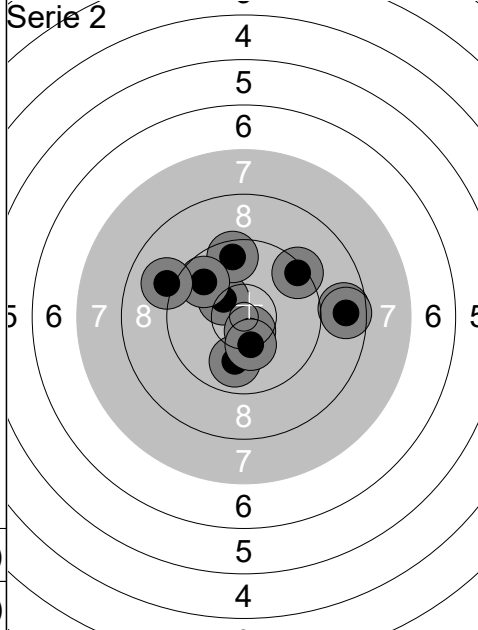

Relay	Lane	Emil Strandgaard		
3	3	Day 1 Denmark Open Air	Tuse Skytteforening	MJp
14.02.2020	Day 1 Denmark Open Air 2020	Denmark Open Air 2020		
Serie 1 	1: 9.1 ↘	Serie 2 	1: 8.8 ↙	
	2: 5.9 ↓		2: 10.1 ↖	
	3: 9.6 →		3: 9.1 ↖	
	4: 9.5 ↘		4: 9.4 ↑	
	5: 9.1 ↙		5: 8.8 ↙	
	6: 8.6 ↓		6: 10.3 ↖	
	7: 10.1 ↑		7: 9.8 ↖	
	8: 9.7 ↘		8: 10.3 ↓	
	9: 8.3 ↖		9: 10.1 ↓	
	10: 9.2 ↑		10: 8.9 ↖	
	Series 85 (0x)		Series 91 (0x)	
	85 (0x)		176 (0x)	
Serie 3 	1: 9.7 →	Serie 4 	1: 7.9 ↙	
	2: 10.8x ↓		2: 9.1 ↖	
	3: 10.5x ↗		3: 9.0 ↙	
	4: 8.9 ↑		4: 10.2 ↑	
	5: 8.8 ↖		5: 10.4x ↖	
	6: 9.9 ↘		6: 10.4x ↗	
	7: 9.6 ↖		7: 10.2 ↖	
	8: 10.3 ↗		8: 10.0 ↖	
	9: 8.6 ↖		9: 9.9 ↗	
	10: 8.2 ↖		10: 9.1 ↓	
	Series 89 (2x)		Series 93 (2x)	
	265 (2x)		358 (4x)	
Serie 5 	1: 10.0 ↖	Serie 6 	1: 9.3 ↖	
	2: 9.7 ↖		2: 9.1 ↓	
	3: 10.1 ↑		3: 10.0 ↓	
	4: 9.8 ↘		4: 9.2 ↖	
	5: 8.2 ↘		5: 9.9 ↓	
	6: 9.7 ↘		6: 9.0 ↓	
	7: 9.2 ↖		7: 10.2 ↗	
	8: 9.4 ↘		8: 10.5x →	
	9: 9.8 ↘		9: 10.9x ↓	
	10: 10.5x ↘		10: 10.1 ↓	
	Series 92 (1x)		Series 95 (2x)	
	450 (5x)		545 (7x)	

1:	10.6x ↓
2:	9.4 ↘
3:	9.9 ↘
4:	10.2 →
5:	9.7 ↘
6:	9.4 ↘
7:	10.7x ↓
8:	9.7 ↓
9:	7.5 →
10:	9.7 ↓
Series	91 (2x)
	91 (2x)

1:	8.7 →
2:	10.3 ↖
3:	9.6 ↑
4:	8.7 →
5:	9.9 ↓
6:	10.6x ↓
7:	9.8 ↗
8:	9.1 ←
9:	9.4 ↗
10:	10.3 ↓
Series	91 (1x)
	182 (3x)

1:	7.7 ↓
2:	9.2 ↗
3:	10.0 ↑
4:	10.0 ←
5:	8.9 ↗
6:	8.7 ↘
7:	9.8 ↓
8:	10.4x ↓
9:	7.3 ←
10:	9.1 ←
Series	87 (1x)
	269 (4x)

1:	8.6 ←
2:	8.3 →
3:	9.4 ↙
4:	7.9 ↑
5:	10.3 ↗
6:	8.8 ↗
7:	10.4x ↑
8:	10.1 ↗
9:	10.6x ←
10:	9.0 →
Series	89 (2x)
	358 (6x)

1:	10.0 ←
2:	9.6 ↓
3:	10.2 ↘
4:	8.8 ←
5:	9.6 ↗
6:	9.3 ↘
7:	10.2 ↘
8:	8.6 ↓
9:	9.7 ←
10:	10.0 →
Series	92 (0x)
	450 (6x)

1:	9.0 ←
2:	8.3 ↑
3:	10.4x ↙
4:	10.8x ↗
5:	8.3 ↙
6:	9.2 ←
7:	10.3 ↑
8:	8.3 ↗
9:	7.9 ↓
10:	9.5 ↗
Series	88 (2x)
	538 (8x)