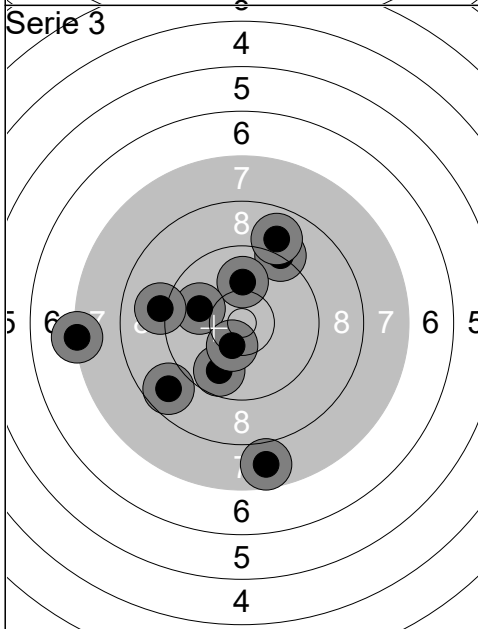

Relay	Lane	Emil Strandgaard		
3	3	Day 1 Denmark Open Air	Tuse Skytteforening	MJp
14.02.2020	Day 1 Denmark Open Air 2020	Denmark Open Air 2020		
Serie 1 	1: 9.1 ↘	Serie 2 	1: 8.8 ↙	
	2: 5.9 ↓		2: 10.1 ↖	
	3: 9.6 →		3: 9.1 ↖	
	4: 9.5 ↘		4: 9.4 ↑	
	5: 9.1 ↙		5: 8.8 ↙	
	6: 8.6 ↓		6: 10.3 ↖	
	7: 10.1 ↑		7: 9.8 ↖	
	8: 9.7 ↘		8: 10.3 ↓	
	9: 8.3 ↖		9: 10.1 ↓	
	10: 9.2 ↑		10: 8.9 ↖	
	Series 85 (0x)		Series 91 (0x)	
	85 (0x)		176 (0x)	
Serie 3 	1: 9.7 →	Serie 4 	1: 7.9 ↙	
	2: 10.8x ↓		2: 9.1 ↖	
	3: 10.5x ↗		3: 9.0 ↙	
	4: 8.9 ↑		4: 10.2 ↑	
	5: 8.8 ↖		5: 10.4x ↖	
	6: 9.9 ↘		6: 10.4x ↗	
	7: 9.6 ↖		7: 10.2 ↖	
	8: 10.3 ↗		8: 10.0 ↖	
	9: 8.6 ↖		9: 9.9 ↗	
	10: 8.2 ↖		10: 9.1 ↓	
	Series 89 (2x)		Series 93 (2x)	
	265 (2x)		358 (4x)	
Serie 5 	1: 10.0 ↖	Serie 6 	1: 9.3 ↖	
	2: 9.7 ↖		2: 9.1 ↓	
	3: 10.1 ↑		3: 10.0 ↓	
	4: 9.8 ↘		4: 9.2 ↖	
	5: 8.2 ↘		5: 9.9 ↓	
	6: 9.7 ↘		6: 9.0 ↓	
	7: 9.2 ↖		7: 10.2 ↗	
	8: 9.4 ↘		8: 10.5x →	
	9: 9.8 ↘		9: 10.9x ↓	
	10: 10.5x ↘		10: 10.1 ↓	
	Series 92 (1x)		Series 95 (2x)	
	450 (5x)		545 (7x)	

1:	10.6x ↓
2:	9.4 ↘
3:	9.9 ↘
4:	10.2 →
5:	9.7 ↘
6:	9.4 ↘
7:	10.7x ↓
8:	9.7 ↓
9:	7.5 →
10:	9.7 ↓
Series	91 (2x)
	91 (2x)

1:	8.7 →
2:	10.3 ↖
3:	9.6 ↑
4:	8.7 →
5:	9.9 ↓
6:	10.6x ↓
7:	9.8 ↗
8:	9.1 ←
9:	9.4 ↗
10:	10.3 ↓
Series	91 (1x)
	182 (3x)

1:	7.7 ↓
2:	9.2 ↗
3:	10.0 ↑
4:	10.0 ←
5:	8.9 ↗
6:	8.7 ↘
7:	9.8 ↓
8:	10.4x ↓
9:	7.3 ←
10:	9.1 ←
Series	87 (1x)
	269 (4x)

1:	8.6 ←
2:	8.3 →
3:	9.4 ↙
4:	7.9 ↑
5:	10.3 ↗
6:	8.8 ↗
7:	10.4x ↑
8:	10.1 ↗
9:	10.6x ←
10:	9.0 →
Series	89 (2x)
	358 (6x)

1:	10.0 ←
2:	9.6 ↓
3:	10.2 ↘
4:	8.8 ←
5:	9.6 ↗
6:	9.3 ↘
7:	10.2 ↘
8:	8.6 ↓
9:	9.7 ←
10:	10.0 →
Series	92 (0x)
	450 (6x)

1:	9.0 ←
2:	8.3 ↑
3:	10.4x ↙
4:	10.8x ↗
5:	8.3 ↙
6:	9.2 ←
7:	10.3 ↑
8:	8.3 ↗
9:	7.9 ↓
10:	9.5 ↗
Series	88 (2x)
	538 (8x)