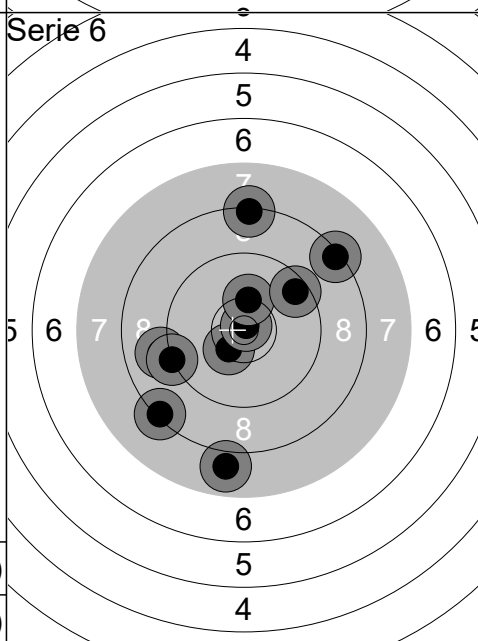

Relay	Lane	Emil Strandgaard		
3	3	Day 1 Denmark Open Air	Tuse Skytteforening	MJp
14.02.2020	Day 1 Denmark Open Air 2020	Denmark Open Air 2020		
Serie 1 	1: 9.1 ↘	Serie 2 	1: 8.8 ↙	
	2: 5.9 ↓		2: 10.1 ↖	
	3: 9.6 →		3: 9.1 ↖	
	4: 9.5 ↘		4: 9.4 ↑	
	5: 9.1 ↙		5: 8.8 ↙	
	6: 8.6 ↓		6: 10.3 ↖	
	7: 10.1 ↑		7: 9.8 ↖	
	8: 9.7 ↘		8: 10.3 ↓	
	9: 8.3 ↖		9: 10.1 ↓	
	10: 9.2 ↑		10: 8.9 ↖	
	Series 85 (0x)		Series 91 (0x)	
	85 (0x)		176 (0x)	
Serie 3 	1: 9.7 →	Serie 4 	1: 7.9 ↙	
	2: 10.8x ↓		2: 9.1 ↖	
	3: 10.5x ↗		3: 9.0 ↙	
	4: 8.9 ↑		4: 10.2 ↑	
	5: 8.8 ↖		5: 10.4x ↖	
	6: 9.9 ↘		6: 10.4x ↗	
	7: 9.6 ↖		7: 10.2 ↖	
	8: 10.3 ↗		8: 10.0 ↖	
	9: 8.6 ↖		9: 9.9 ↗	
	10: 8.2 ↖		10: 9.1 ↓	
	Series 89 (2x)		Series 93 (2x)	
	265 (2x)		358 (4x)	
Serie 5 	1: 10.0 ↖	Serie 6 	1: 9.3 ↖	
	2: 9.7 ↖		2: 9.1 ↓	
	3: 10.1 ↑		3: 10.0 ↓	
	4: 9.8 ↘		4: 9.2 ↖	
	5: 8.2 ↘		5: 9.9 ↓	
	6: 9.7 ↘		6: 9.0 ↓	
	7: 9.2 ↖		7: 10.2 ↗	
	8: 9.4 ↘		8: 10.5x →	
	9: 9.8 ↘		9: 10.9x ↓	
	10: 10.5x ↘		10: 10.1 ↓	
	Series 92 (1x)		Series 95 (2x)	
	450 (5x)		545 (7x)	

1:	10.6x ↓
2:	9.4 ↘
3:	9.9 ↘
4:	10.2 →
5:	9.7 ↘
6:	9.4 ↘
7:	10.7x ↓
8:	9.7 ↓
9:	7.5 →
10:	9.7 ↓
Series	91 (2x)
	91 (2x)

1:	8.7 →
2:	10.3 ↖
3:	9.6 ↑
4:	8.7 →
5:	9.9 ↓
6:	10.6x ↓
7:	9.8 ↗
8:	9.1 ←
9:	9.4 ↗
10:	10.3 ↓
Series	91 (1x)
	182 (3x)

1:	7.7 ↓
2:	9.2 ↗
3:	10.0 ↑
4:	10.0 ←
5:	8.9 ↗
6:	8.7 ↘
7:	9.8 ↓
8:	10.4x ↓
9:	7.3 ←
10:	9.1 ←
Series	87 (1x)
	269 (4x)

1:	8.6 ←
2:	8.3 →
3:	9.4 ↙
4:	7.9 ↑
5:	10.3 ↗
6:	8.8 ↗
7:	10.4x ↑
8:	10.1 ↗
9:	10.6x ←
10:	9.0 →
Series	89 (2x)
	358 (6x)

1:	10.0 ←
2:	9.6 ↓
3:	10.2 ↘
4:	8.8 ←
5:	9.6 ↗
6:	9.3 ↘
7:	10.2 ↘
8:	8.6 ↓
9:	9.7 ←
10:	10.0 →
Series	92 (0x)
	450 (6x)

1:	9.0 ←
2:	8.3 ↑
3:	10.4x ↙
4:	10.8x ↗
5:	8.3 ↙
6:	9.2 ←
7:	10.3 ↑
8:	8.3 ↗
9:	7.9 ↓
10:	9.5 ↗
Series	88 (2x)
	538 (8x)