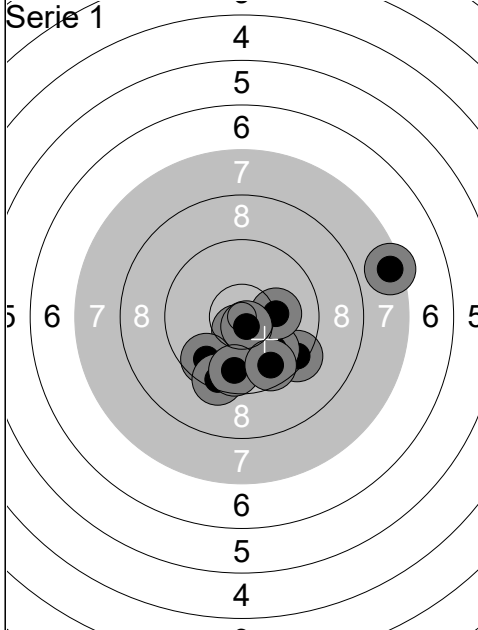

Relay	Lane	Emil Strandgaard		
3	3	Day 1 Denmark Open Air	Tuse Skytteforening	MJp
14.02.2020	Day 1 Denmark Open Air 2020	Denmark Open Air 2020		
Serie 1 	1: 9.1 ↘	Serie 2 	1: 8.8 ↙	
	2: 5.9 ↓		2: 10.1 ↖	
	3: 9.6 →		3: 9.1 ↖	
	4: 9.5 ↘		4: 9.4 ↑	
	5: 9.1 ↙		5: 8.8 ↙	
	6: 8.6 ↓		6: 10.3 ↖	
	7: 10.1 ↑		7: 9.8 ↖	
	8: 9.7 ↘		8: 10.3 ↓	
	9: 8.3 ↖		9: 10.1 ↓	
	10: 9.2 ↑		10: 8.9 ↖	
	Series 85 (0x)		Series 91 (0x)	
	85 (0x)		176 (0x)	
Serie 3 	1: 9.7 →	Serie 4 	1: 7.9 ↙	
	2: 10.8x ↓		2: 9.1 ↖	
	3: 10.5x ↗		3: 9.0 ↙	
	4: 8.9 ↑		4: 10.2 ↑	
	5: 8.8 ↖		5: 10.4x ↖	
	6: 9.9 ↘		6: 10.4x ↗	
	7: 9.6 ↖		7: 10.2 ↖	
	8: 10.3 ↗		8: 10.0 ↖	
	9: 8.6 ↖		9: 9.9 ↗	
	10: 8.2 ↖		10: 9.1 ↓	
	Series 89 (2x)		Series 93 (2x)	
	265 (2x)		358 (4x)	
Serie 5 	1: 10.0 ↖	Serie 6 	1: 9.3 ↖	
	2: 9.7 ↖		2: 9.1 ↓	
	3: 10.1 ↑		3: 10.0 ↓	
	4: 9.8 ↘		4: 9.2 ↖	
	5: 8.2 ↘		5: 9.9 ↓	
	6: 9.7 ↘		6: 9.0 ↓	
	7: 9.2 ↖		7: 10.2 ↗	
	8: 9.4 ↘		8: 10.5x →	
	9: 9.8 ↘		9: 10.9x ↓	
	10: 10.5x ↘		10: 10.1 ↓	
	Series 92 (1x)		Series 95 (2x)	
	450 (5x)		545 (7x)	

1:	10.6x ↓
2:	9.4 ↘
3:	9.9 ↘
4:	10.2 →
5:	9.7 ↘
6:	9.4 ↘
7:	10.7x ↓
8:	9.7 ↓
9:	7.5 →
10:	9.7 ↓
Series	91 (2x)
	91 (2x)

1:	8.7 →
2:	10.3 ↖
3:	9.6 ↑
4:	8.7 →
5:	9.9 ↓
6:	10.6x ↓
7:	9.8 ↗
8:	9.1 ←
9:	9.4 ↗
10:	10.3 ↓
Series	91 (1x)
	182 (3x)

1:	7.7 ↓
2:	9.2 ↗
3:	10.0 ↑
4:	10.0 ←
5:	8.9 ↗
6:	8.7 ↘
7:	9.8 ↓
8:	10.4x ↓
9:	7.3 ←
10:	9.1 ←
Series	87 (1x)
	269 (4x)

1:	8.6 ←
2:	8.3 →
3:	9.4 ↙
4:	7.9 ↑
5:	10.3 ↗
6:	8.8 ↗
7:	10.4x ↑
8:	10.1 ↗
9:	10.6x ←
10:	9.0 →
Series	89 (2x)
	358 (6x)

1:	10.0 ←
2:	9.6 ↓
3:	10.2 ↘
4:	8.8 ←
5:	9.6 ↗
6:	9.3 ↘
7:	10.2 ↘
8:	8.6 ↓
9:	9.7 ←
10:	10.0 →
Series	92 (0x)
	450 (6x)

1:	9.0 ←
2:	8.3 ↑
3:	10.4x ↙
4:	10.8x ↗
5:	8.3 ↙
6:	9.2 ←
7:	10.3 ↑
8:	8.3 ↗
9:	7.9 ↓
10:	9.5 ↗
Series	88 (2x)
	538 (8x)