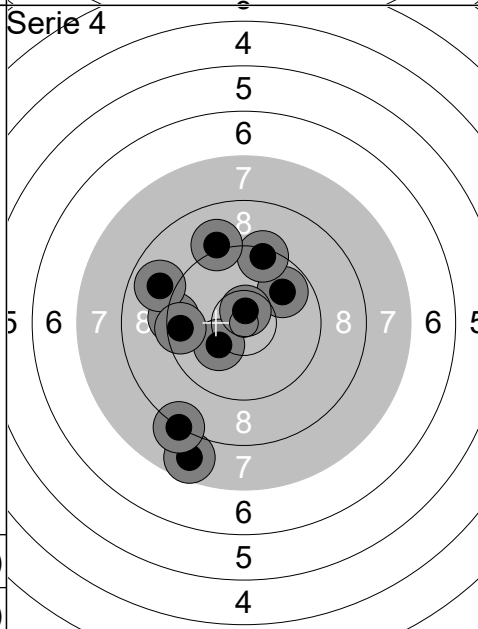

1:	9.7	↗
2:	8.2	↗
3:	7.8	→
4:	8.1	↑
5:	6.0	←
6:	6.1	↑
7:	8.5	↓
8:	9.4	←
9:	10.6x	↓
10:	5.9	←
Series		76 (1x)
		402 (5x)

1:	9.1	→
2:	7.3	→
3:	7.9	→
4:	7.2	→
5:	8.3	↙
6:	5.5	↗
7:	9.1	↙
8:	7.5	←
9:	8.1	↗
10:	5.9	↓
Series		72 (0x)
		474 (5x)

Relay	Lane	Astrid Jensen							
4	2	Trehøje Skytteforening		WJp					
14.02.2020		Day 1 Denmark Open Air 2020		Denmark Open Air 2020					
Serie 1		1:	8.5	↓	Serie 2		1:	10.0	↗
		2:	8.8	↙			2:	9.4	↗
		3:	9.4	↗			3:	9.1	→
		4:	9.2	→			4:	10.1	↙
		5:	8.4	↗			5:	10.7x	↓
		6:	10.8x	→			6:	10.2	↖
		7:	10.1	↓			7:	8.9	↙
		8:	9.1	↓			8:	9.2	↙
		9:	10.3	↗			9:	8.3	→
		10:	9.9	↗			10:	10.0	↙
Series		90 (1x)		Series		93 (1x)		183 (2x)	
Serie 3		1:	10.0	↗	Serie 4		1:	9.9	↗
		2:	9.1	↓			2:	8.3	↗
		3:	10.7x	↗			3:	9.8	↗
		4:	9.2	→			4:	6.8	↗
		5:	9.5	↓			5:	9.2	↗
		6:	9.5	→			6:	7.3	↓
		7:	8.3	↙			7:	7.6	↓
		8:	8.0	↗			8:	9.4	↓
		9:	10.2	→			9:	9.4	↓
		10:	8.3	↓			10:	7.8	→
Series		90 (1x)		Series		80 (0x)		353 (3x)	
Serie 5		1:	8.5	↙	Serie 6		1:	9.4	↙
		2:	8.4	↓			2:	8.6	↙
		3:	9.9	↙			3:	10.2	↙
		4:	9.6	↙			4:	8.5	↖
		5:	8.0	→			5:	9.2	↗
		6:	9.8	↙			6:	7.9	→
		7:	9.0	→			7:	8.7	↗
		8:	8.3	→			8:	8.9	↙
		9:	7.3	↗			9:	8.5	→
		10:	9.0	↗			10:	10.6x	↙
Series		84 (0x)		Series		85 (1x)		522 (4x)	
		437 (3x)				4			

1:	10.5x ←
2:	8.6 ←
3:	9.1 ↓
4:	9.2 ←
5:	8.6 ↖
6:	8.7 ↑
7:	9.6 ←
8:	9.2 ↖
9:	9.5 ↗
10:	9.1 ↗
Series	88 (1x)
	88 (1x)

1:	10.0 ↘
2:	10.9x ↓
3:	10.6x ↗
4:	9.6 ↓
5:	8.3 ↓
6:	9.3 ←
7:	9.1 ↓
8:	10.6x ↓
9:	10.0 ↓
10:	9.9 ↓
Series	94 (3x)
	182 (4x)

1:	9.4 →
2:	9.3 ↓
3:	10.4x ←
4:	10.2 ↓
5:	10.0 ↗
6:	10.6x ↓
7:	8.4 →
8:	9.3 ↓
9:	10.6x ↓
10:	9.4 ↖
Series	94 (3x)
	276 (7x)

1:	10.2 ↘
2:	7.7 ↓
3:	9.8 ↗
4:	8.2 ↓
5:	9.4 ↑
6:	9.4 ←
7:	9.1 ↑
8:	8.9 ←
9:	9.5 ←
10:	10.7x ↑
Series	88 (1x)
	364 (8x)