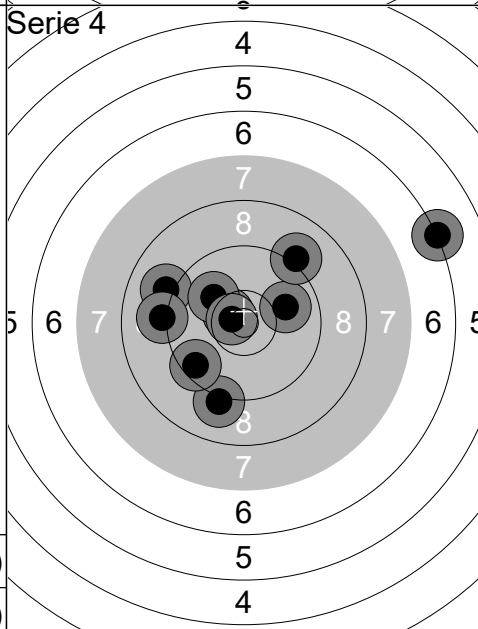

1:	9.8	↗
2:	10.7x	↘
3:	8.6	←
4:	9.5	→
5:	9.9	↑
6:	7.6	→
7:	5.3	↙
8:	10.9x	↖
9:	10.8x	↘
10:	10.7x	↘
<b>Series</b>	<b>87 (4x)</b>	
	<b>431 (5x)</b>	

1:	8.6	↘
2:	7.5	↙
3:	8.9	←
4:	9.5	↘
5:	9.0	→
6:	10.3	↑
7:	9.0	↓
8:	9.4	↗
9:	10.0	↘
10:	8.3	←
<b>Series</b>	<b>87 (0x)</b>	
	<b>518 (5x)</b>	

Relay	Lane	Michelle Leth Wehage			
Day 2 Denmark Open Air	Nykøbing Sj. Skytteforening	WJp			
15.02.2020	Day 2 Denmark Open Air 2020	Denmark Open Air 2020			
Serie 1		1: 9.2 ↑ 2: 10.8x ↖ 3: 10.5x ↙ 4: 9.9 ↑ 5: 8.8 ↑ 6: 9.1 ↑ 7: 9.9 → 8: 9.5 ↓ 9: 9.2 → 10: 9.6 ↑ Series 91 ( 2x) 91 ( 2x)	Serie 2		1: 9.8 ↙ 2: 9.5 ↘ 3: 10.6x ↘ 4: 9.0 ↘ 5: 9.8 ↑ 6: 10.6x ↘ 7: 10.6x ← 8: 8.5 ↑ 9: 9.8 ↑ 10: 9.6 → Series 92 ( 3x) 183 ( 5x)
Serie 3		1: 9.6 ← 2: 10.2 ↑ 3: 10.6x ← 4: 10.0 ↑ 5: 8.6 ↓ 6: 9.3 ↗ 7: 9.6 ← 8: 9.2 ↘ 9: 9.6 ↓ 10: 9.0 ↓ Series 92 ( 1x) 275 ( 6x)	Serie 4		1: 7.0 ↗ 2: 10.2 → 3: 9.6 ↘ 4: 9.8 → 5: 10.8x ↗ 6: 9.7 ↖ 7: 8.2 ↗ 8: 10.2 ↑ 9: 10.1 → 10: 9.8 ← Series 91 ( 1x) 366 ( 7x)
Serie 5		1: 9.1 ← 2: 10.1 ↖ 3: 9.6 ↑ 4: 10.2 → 5: 9.3 ← 6: 10.6x ↘ 7: 10.5x ↖ 8: 10.3 ↖ 9: 9.8 ↑ 10: 10.3 → Series 96 ( 2x) 462 ( 9x)	Serie 6		1: 10.2 → 2: 9.6 ↓ 3: 7.3 ↗ 4: 9.6 ↑ 5: 10.1 ↗ 6: 10.9x ↘ 7: 10.4 → 8: 9.7 ↑ 9: 9.2 ↑ 10: 10.9x ↘ Series 93 ( 2x) 555 ( 11x)

1:	7.0	←
2:	7.8	↗
3:	7.3	↓
4:	9.3	←
5:	10.5x	↓
6:	7.6	←
7:	6.3	↘
8:	8.3	←
9:	9.2	↖
10:	9.4	↗
<b>Series</b>	<b>79 ( 1x)</b>	
	<b>79 ( 1x)</b>	

1:	7.9	↓
2:	7.4	↓
3:	8.6	↖
4:	6.9	↘
5:	6.4	↘
6:	4.6	↘
7:	8.0	↗
8:	8.6	↖
9:	6.4	↑
10:	7.0	↑
<b>Series</b>	<b>67 ( 0x)</b>	
	<b>146 ( 1x)</b>	

1:	8.9	↓
2:	9.8	↗
3:	6.9	↑
4:	8.0	↘
5:	9.1	↘
6:	6.0	↗
7:	9.4	↓
8:	9.9	↑
9:	7.2	↘
10:	5.1	→
<b>Series</b>	<b>76 ( 0x)</b>	
	<b>222 ( 1x)</b>	

1:	9.1	↓
2:	9.1	←
3:	10.5x	↖
4:	6.2	↗
5:	9.1	←
6:	10.0	↗
7:	9.1	↗
8:	9.5	↖
9:	10.0	↖
10:	10.7x	↖
<b>Series</b>	<b>91 ( 2x)</b>	
	<b>313 ( 3x)</b>	