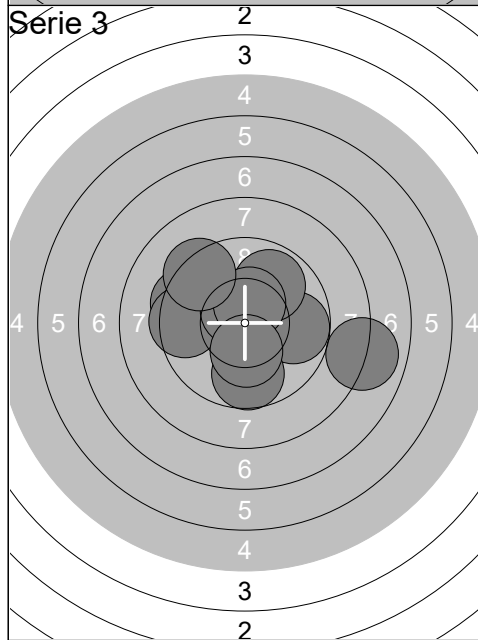

1:	9.4 ←
2:	9.5 ←
3:	9.7 ➔
4:	10.6x ↗
5:	9.8 ↗
6:	9.7 ↓
7:	10.4x ↑
8:	9.3 ↗
9:	8.0 ➔
10:	10.2x ↓
Series	96.6
	289.7