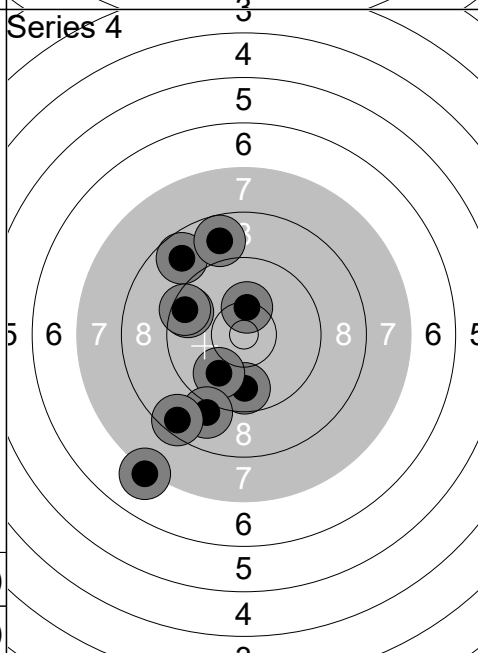

1: 9.6 ←
2: 7.1 ↓
3: 8.7 ↗
4: 8.8 ↑
5: 9.5 ←
6: 10.3 ↑
7: 9.7 ↓
8: 9.9 ↓
9: 9.0 ↓
10: 8.5 ↓
Series 86 (0x)
352 (3x)