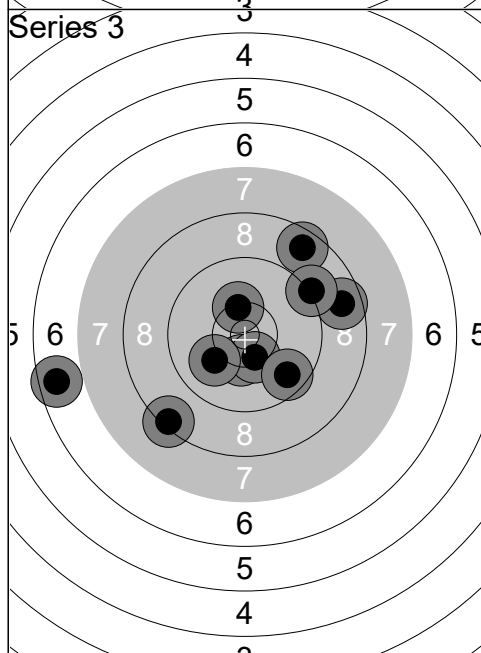

1: 10.4x ↓
2: 8.4 ↓
3: 8.7 →
4: 10.4x ↓
5: 6.6 ←
6: 10.1 ←
7: 10.3 ↑
8: 8.6 ↗
9: 9.2 ↗
10: 9.6 ↘
Series 88 (2x)
266 (3x)