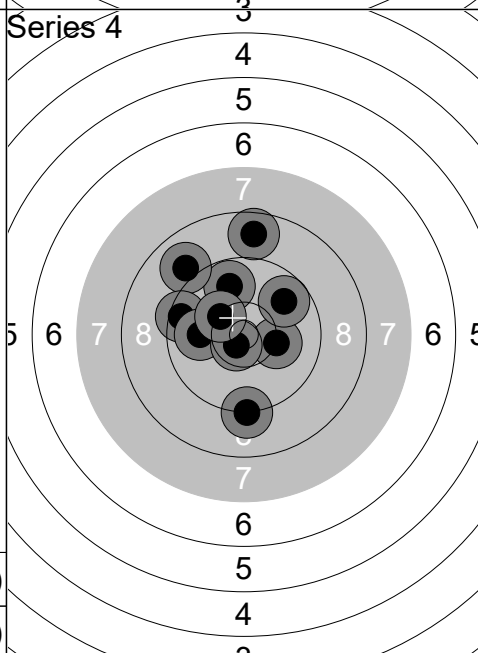

1: 10.2 →
2: 9.8 ↑
3: 9.0 ↖
4: 9.5 ←
5: 10.0 ←
6: 10.7x ↘
7: 9.8 ↗
8: 8.7 ↑
9: 9.2 ↘
10: 10.3 ↖
Series 93 (1x)
373 (8x)