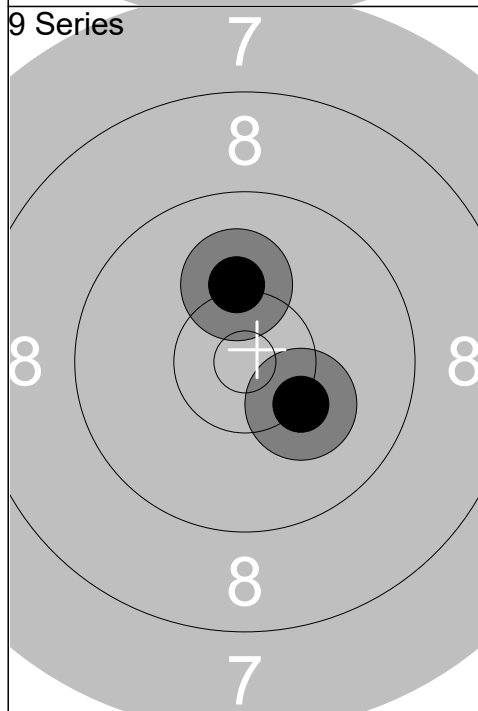

1: 10.7x ↓		Series	48.1
2: 9.5 ↗			
3: 7.7 ↗			
4: 10.3 ↗			
5: 9.9 ↓			
			48.1

1: 8.8 ↙		Series	43.4
2: 8.8 ←			
3: 7.2 ←			
4: 8.5 ←			
5: 10.1 ↗			
			91.5

1: 10.2 ↓		Series	17.9
2: 7.7 ↗			
			109.4

1: 10.7x ↙		Series	18.0
2: 7.3 ←			
			127.4

Relay	Lane	Vendela Sörensson			
1	5	6 Air Final Pistol Women	SWE	Wp	Pistol
16.02.2024		Denmark Open Air Day 1		Denmark Open Air 2024	
1 Series		1: 9.7 ↗	2 Series		1: 10.5x →
		2: 10.7x ↗			2: 9.9 ↓
		3: 9.1 ↗			3: 8.9 ↘
		4: 8.2 ↓		4: 9.6 ↓	
		5: 9.6 ↑		5: 10.1 ↓	
	Series	47.3	Series	49.0	
		47.3		96.3	
3 Series		1: 9.7 →	4 Series		1: 10.1 ←
		2: 9.8 →			2: 8.2 ←
	Series	19.5	Series	18.3	
		115.8		134.1	
5 Series		1: 8.9 ↗	6 Series		1: 10.2 ↘
		2: 9.4 ↗			2: 9.8 →
	Series	18.3	Series	20.0	
		152.4		172.4	

1: 9.1 ↖
2: 10.2 ↙

Series	19.3
	191.7

1: 10.7x ↗
2: 10.4 ↘

Series	21.1
	212.8

1: 10.2 ↑
2: 10.2 ↘

Series	20.4
	233.2

Relay	Lane	Ann Helen Aune			
1	6	6 Air Final Pistol Women	NOR	Wp	Pistol
16.02.2024		Denmark Open Air Day 1		Denmark Open Air 2024	
1 Series		1: 9.6 ↓	2 Series		1: 7.1 ↙
		2: 10.7x ↓			2: 9.8 ↗
		3: 9.9 ↓			3: 10.2 ↓
		4: 9.0 ↑			4: 10.5x ↓
		5: 9.6 ↑			5: 9.3 ↗
Series		48.8	Series		46.9
		48.8			95.7
3 Series		1: 9.8 →	4 Series		1: 9.6 ↘
		2: 9.4 ↓			2: 9.1 ↙
		Series			19.2
		114.9			133.6
5 Series		1: 9.9 →	6 Series		1: 9.7 ↑
		2: 9.0 ↑			2: 9.0 ↓
		Series			18.9
		152.5			171.2
7 Series		1: 10.8x →			
		2: 9.2 ↓			
		Series			
		191.2			