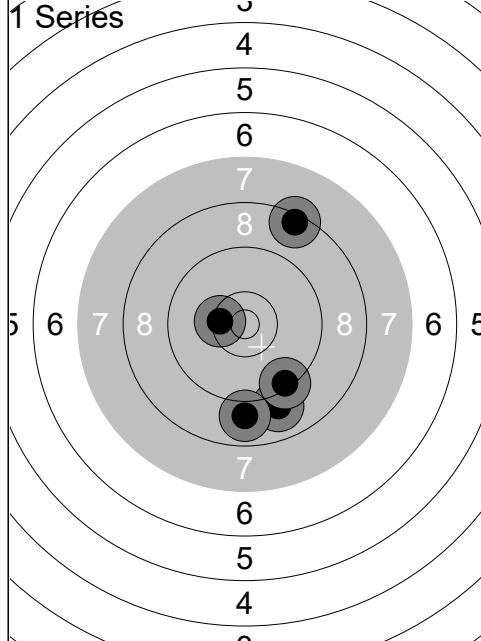

1: 10.7x ↓		Series	48.1
2: 9.5 ↗			
3: 7.7 ↗			
4: 10.3 ↗			
5: 9.9 ↓			
			48.1

1: 8.8 ↙		Series	43.4
2: 8.8 ←			
3: 7.2 ←			
4: 8.5 ←			
5: 10.1 ↗			
			91.5

1: 10.2 ↓		Series	17.9
2: 7.7 ↗			
			109.4

1: 10.7x ↙		Series	18.0
2: 7.3 ←			
			127.4

Relay	Lane	Vendela Sörensson			
1	5	6 Air Final Pistol Women	SWE	Wp	Pistol
16.02.2024		Denmark Open Air Day 1		Denmark Open Air 2024	
1 Series		1: 9.7 ↗	2 Series		1: 10.5x →
		2: 10.7x ↗			2: 9.9 ↓
		3: 9.1 ↗			3: 8.9 ↘
		4: 8.2 ↓		4: 9.6 ↓	
		5: 9.6 ↑		5: 10.1 ↓	
	Series	47.3	Series	49.0	
		47.3		96.3	
3 Series		1: 9.7 →	4 Series		1: 10.1 ←
		2: 9.8 →			2: 8.2 ←
	Series	19.5	Series	18.3	
		115.8		134.1	
5 Series		1: 8.9 ↗	6 Series		1: 10.2 ↘
		2: 9.4 ↗			2: 9.8 →
	Series	18.3	Series	20.0	
		152.4		172.4	

1: 9.1 ↖
2: 10.2 ↙

Series	19.3
	191.7

1: 10.7x ↗
2: 10.4 ↘

Series	21.1
	212.8

1: 10.2 ↑
2: 10.2 ↘

Series	20.4
	233.2

Relay	Lane	Ann Helen Aune			
1	6	6 Air Final Pistol Women	NOR	Wp	Pistol
16.02.2024		Denmark Open Air Day 1		Denmark Open Air 2024	
1 Series		1: 9.6 ↓	2 Series		1: 7.1 ↙
		2: 10.7x ↓			2: 9.8 ↗
		3: 9.9 ↓			3: 10.2 ↓
		4: 9.0 ↑			4: 10.5x ↓
		5: 9.6 ↑			5: 9.3 ↗
Series		48.8	Series		46.9
		48.8			95.7
3 Series		1: 9.8 →	4 Series		1: 9.6 ↘
		2: 9.4 ↓			2: 9.1 ↙
		Series			19.2
		114.9			133.6
5 Series		1: 9.9 →	6 Series		1: 9.7 ↑
		2: 9.0 ↑			2: 9.0 ↓
		Series			18.9
		152.5			171.2
7 Series		1: 10.8x →			
		2: 9.2 ↓			
		Series			
		191.2			

Relay	Lane	Stina Lawner			
1	7	6 Air Final Pistol Women	SWE	Wp	Pistol
16.02.2024		Denmark Open Air Day 1		Denmark Open Air 2024	
1 Series		1: 9.4 ↗	2 Series		1: 8.7 ↙
		2: 8.5 ↘			2: 9.7 ↙
		3: 9.4 ↓			3: 8.9 ←
		4: 9.6 ↙		4: 8.8 ↙	
		5: 8.4 ↘		5: 10.0 ↗	
	Series	45.3	Series	46.1	
		45.3		91.4	
3 Series		1: 10.1 ↗	4 Series		1: 7.8 ←
		2: 9.1 ↙			2: 9.2 ↗
	Series	19.2	Series	17.0	
		110.6		127.6	
5 Series		1: 9.0 ↓			
		2: 10.2 ↗			
	Series	19.2			
		146.8			