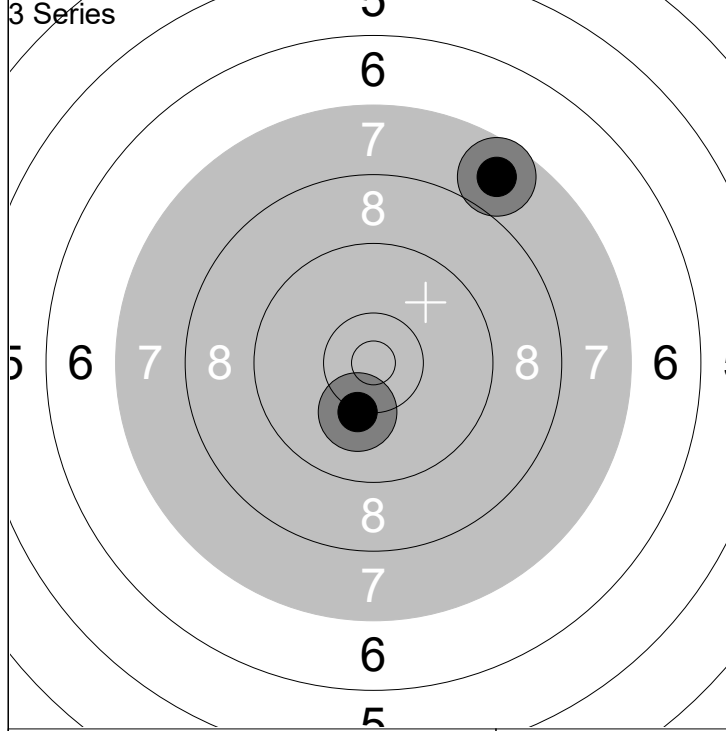

1: 10.2 ↘
2: 9.9 ↓

Series	20.1
	195.1

1: 10.0 ↓
2: 10.8x ↘

Series	20.8
	215.9

1: 9.8 ←
2: 9.8 ↙

Series	19.6
	235.5

Relay	Lane	Pia Villemoes			
1	2	6 Air Final Pistol Women	DEN	Wp	Pistol
16.02.2024		Denmark Open Air Day 1		Denmark Open Air 2024	
1 Series		1: 10.1 →	2 Series		1: 9.1 ↑
		2: 8.6 ↘			2: 8.5 →
		3: 9.7 →			3: 9.4 ←
		4: 10.8x ↓		4: 9.6 ↗	
		5: 10.2 ↗		5: 9.8 →	
Series		49.4	Series		46.4
		49.4			95.8
3 Series		1: 10.4x ↓	4 Series		1: 7.7 ↓
		2: 9.0 →			2: 10.2 ↓
		Series			17.9
		19.4			133.1
		115.2			
5 Series		1: 9.9 ↗	6 Series		1: 10.4x ↓
		2: 8.9 ↓			2: 8.6 ↗
		Series			19.0
		18.8			170.9
		151.9			
7 Series		1: 10.4x ←	8 Series		1: 8.8 ←
		2: 10.4x ↑			2: 10.0 ←
		Series			18.8
		20.8			210.5
		191.7			

1:	9.6	↓
2:	8.3	↑
3:	10.3	↘
4:	7.9	↗
5:	8.3	←
Series		44.4
		44.4

1:	9.8	←
2:	8.4	↘
3:	9.3	↑
4:	9.9	←
5:	9.9	↗
Series		47.3
		91.7

1:	8.2	↘
2:	9.3	↘
Series		17.5
		109.2

Relay	Lane	<h1>Michelle Wehage</h1>		
1	4			

1: 10.7x ↓		Series	48.1
2: 9.5 ↗			
3: 7.7 ↗			
4: 10.3 ↗			
5: 9.9 ↓			
			48.1

1: 8.8 ↙		Series	43.4
2: 8.8 ←			
3: 7.2 ←			
4: 8.5 ←			
5: 10.1 ↗			
			91.5

1: 10.2 ↓		Series	17.9
2: 7.7 ↗			
			109.4