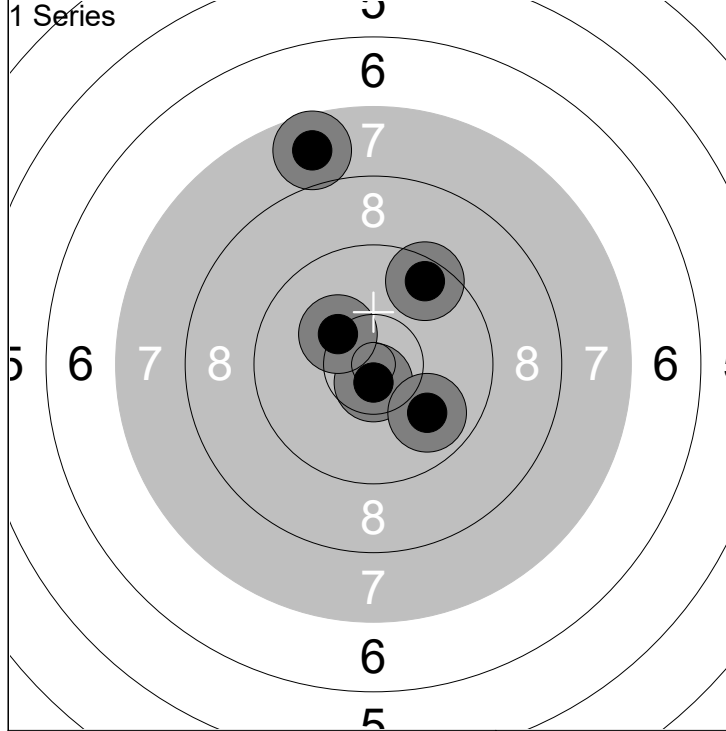

1: 10.2 ↘
2: 9.9 ↓

Series	20.1
	195.1

1: 10.0 ↓
2: 10.8x ↘

Series	20.8
	215.9

1: 9.8 ←
2: 9.8 ↙

Series	19.6
	235.5

Relay	Lane	Pia Villemoes			
1	2	6 Air Final Pistol Women	DEN	Wp	Pistol
16.02.2024		Denmark Open Air Day 1		Denmark Open Air 2024	
1 Series		1: 10.1 →	2 Series		1: 9.1 ↑
		2: 8.6 ↘			2: 8.5 →
		3: 9.7 →			3: 9.4 ←
		4: 10.8x ↓		4: 9.6 ↗	
		5: 10.2 ↗		5: 9.8 →	
Series		49.4	Series		46.4
		49.4			95.8
3 Series		1: 10.4x ↓	4 Series		1: 7.7 ↓
		2: 9.0 →			2: 10.2 ↓
		Series			17.9
		19.4			133.1
		115.2			
5 Series		1: 9.9 ↗	6 Series		1: 10.4x ↓
		2: 8.9 ↓			2: 8.6 ↗
		Series			19.0
		18.8			170.9
		151.9			
7 Series		1: 10.4x ←	8 Series		1: 8.8 ←
		2: 10.4x ↑			2: 10.0 ←
		Series			18.8
		20.8			210.5
		191.7			

1:	9.6	↓
2:	8.3	↑
3:	10.3	↘
4:	7.9	↗
5:	8.3	←
Series		44.4
		44.4

1:	9.8	←
2:	8.4	↘
3:	9.3	↑
4:	9.9	←
5:	9.9	↗
Series		47.3
		91.7

1:	8.2	↘
2:	9.3	↘
Series		17.5
		109.2

Relay	Lane	<h1>Michelle Wehage</h1>		
1	4			

6 Air Final Pistol Women	DEN	Wp	Pistol
--------------------------	-----	----	--------

16.02.2024	Denmark Open Air Day 1	Denmark Open Air 2024
------------	------------------------	-----------------------

1: 10.7x ↓		Series	48.1
2: 9.5 ↗			
3: 7.7 ↗			
4: 10.3 ↗			
5: 9.9 ↓			
			48.1

1: 8.8 ↙		Series	43.4
2: 8.8 ←			
3: 7.2 ←			
4: 8.5 ←			
5: 10.1 ↗			
			91.5

1: 10.2 ↓		Series	17.9
2: 7.7 ↗			
			109.4