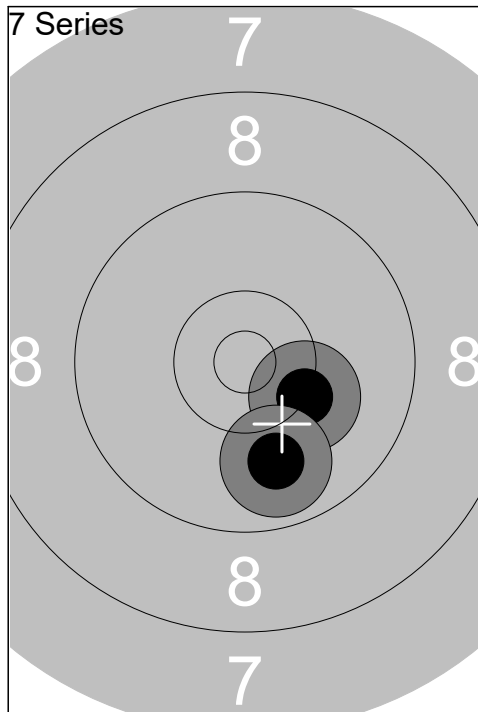

Relay	Lane	Krisztina David			
1	1	HUN		Wp	Pistol
16.02.2024		Denmark Open Air Day 1		Denmark Open Air 2024	
1 Series				1: 10.4x ← 2: 8.9 ↓ 3: 10.1 ← 4: 9.5 ↗ 5: 9.2 ↓	
		Series	48.1		
			48.1		
2 Series				1: 10.1 → 2: 9.3 ↓ 3: 9.0 ↗ 4: 10.2 ↗ 5: 9.6 ↖	
		Series	48.2		
			96.3		
3 Series				1: 8.7 ↗ 2: 9.6 ↓	
		Series	18.3		
			114.6		
4 Series				1: 9.3 ↘ 2: 10.9x ↗	
		Series	20.2		
			134.8		
5 Series				1: 9.9 ↓ 2: 10.4x ↖	
		Series	20.3		
			155.1		
6 Series				1: 9.9 ↓ 2: 10.0 →	
		Series	19.9		
			175.0		

1: 10.2 ↘
2: 9.9 ↓

Series	20.1
	195.1

1: 10.0 ↓
2: 10.8x ↘

Series	20.8
	215.9

1: 9.8 ←
2: 9.8 ↙

Series	19.6
	235.5

Relay	Lane	Pia Villemoes			
1	2	6 Air Final Pistol Women	DEN	Wp	Pistol
16.02.2024		Denmark Open Air Day 1		Denmark Open Air 2024	
1 Series		1: 10.1 →	2 Series		1: 9.1 ↑
		2: 8.6 ↘			2: 8.5 →
		3: 9.7 →			3: 9.4 ←
		4: 10.8x ↓		4: 9.6 ↗	
		5: 10.2 ↗		5: 9.8 →	
Series		49.4	Series		46.4
		49.4			95.8
3 Series		1: 10.4x ↓	4 Series		1: 7.7 ↓
		2: 9.0 →			2: 10.2 ↓
		Series			17.9
		19.4			133.1
		115.2			
5 Series		1: 9.9 ↗	6 Series		1: 10.4x ↓
		2: 8.9 ↓			2: 8.6 ↗
		Series			19.0
		18.8			170.9
		151.9			
7 Series		1: 10.4x ←	8 Series		1: 8.8 ←
		2: 10.4x ↑			2: 10.0 ←
		Series			18.8
		20.8			210.5
		191.7			

1:	9.6	↓
2:	8.3	↑
3:	10.3	↘
4:	7.9	↗
5:	8.3	←
Series		44.4
		44.4

1:	9.8	←
2:	8.4	↘
3:	9.3	↑
4:	9.9	←
5:	9.9	↗
Series		47.3
		91.7

1:	8.2	↘
2:	9.3	↘
Series		17.5
		109.2

Relay	Lane	<h1>Michelle Wehage</h1>		
1	4			

1:	8.4	↗
2:	9.0	↘
3:	9.3	↘
4:	10.4x	←
5:	8.9	↓
Series		46.0
		46.0

1:	6.5	↗
2:	9.1	↘
3:	9.7	↗
4:	9.0	↗
5:	10.4x	↘
Series		44.7
		90.7

1:	9.4	↖
2:	10.3	↓
Series		19.7
		110.4

1:	10.0	←
2:	7.9	←
Series		17.9
		128.3