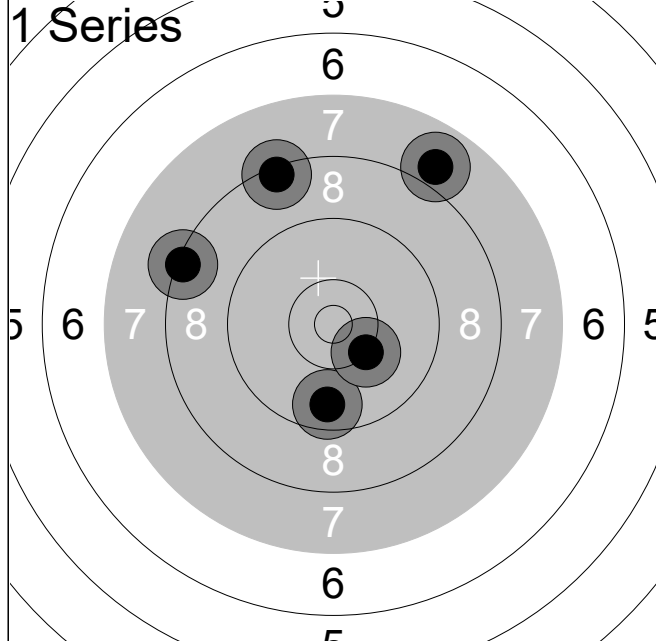

Relay	Lane	Krisztina David			
1	1	HUN		Wp	Pistol
16.02.2024		Denmark Open Air Day 1		Denmark Open Air 2024	
1 Series				1: 10.4x ← 2: 8.9 ↓ 3: 10.1 ← 4: 9.5 ↗ 5: 9.2 ↓	
		Series	48.1		
			48.1		
2 Series				1: 10.1 → 2: 9.3 ↓ 3: 9.0 ↗ 4: 10.2 ↗ 5: 9.6 ↖	
		Series	48.2		
			96.3		
3 Series				1: 8.7 ↗ 2: 9.6 ↓	
		Series	18.3		
			114.6		
4 Series				1: 9.3 ↘ 2: 10.9x ↗	
		Series	20.2		
			134.8		
5 Series				1: 9.9 ↓ 2: 10.4x ↖	
		Series	20.3		
			155.1		
6 Series				1: 9.9 ↓ 2: 10.0 →	
		Series	19.9		
			175.0		

1: 10.2 ↘
2: 9.9 ↓

Series	20.1
	195.1

1: 10.0 ↓
2: 10.8x ↘

Series	20.8
	215.9

1: 9.8 ←
2: 9.8 ↙

Series	19.6
	235.5

Relay	Lane	Pia Villemoes			
1	2	6 Air Final Pistol Women	DEN	Wp	Pistol
16.02.2024		Denmark Open Air Day 1		Denmark Open Air 2024	
1 Series		1: 10.1 →	2 Series		1: 9.1 ↑
		2: 8.6 ↘			2: 8.5 →
		3: 9.7 →			3: 9.4 ←
		4: 10.8x ↓		4: 9.6 ↗	
		5: 10.2 ↗		5: 9.8 →	
Series		49.4	Series		46.4
		49.4			95.8
3 Series		1: 10.4x ↓	4 Series		1: 7.7 ↓
		2: 9.0 →			2: 10.2 ↓
		Series			17.9
		19.4			133.1
		115.2			
5 Series		1: 9.9 ↗	6 Series		1: 10.4x ↓
		2: 8.9 ↓			2: 8.6 ↗
		Series			19.0
		18.8			170.9
		151.9			
7 Series		1: 10.4x ←	8 Series		1: 8.8 ←
		2: 10.4x ↑			2: 10.0 ←
		Series			18.8
		20.8			210.5
		191.7			

Relay 1	Lane 3	Corneliah A. R. Skovlund
-------------------	------------------	---------------------------------

6 Air Final Pistol Women	DEN	Wp	Pistol
--------------------------	-----	----	--------

16.02.2024	Denmark Open Air Day 1	Denmark Open Air 2024
------------	------------------------	-----------------------

1:	9.6	↓
2:	8.3	↑
3:	10.3	↘
4:	7.9	↗
5:	8.3	←
Series		44.4
		44.4

1:	9.8	←
2:	8.4	↘
3:	9.3	↑
4:	9.9	←
5:	9.9	↗
Series		47.3
		91.7

1:	8.2	↘
2:	9.3	↘
Series		17.5
		109.2

Relay	Lane	<h1>Michelle Wehage</h1>		
1	4			