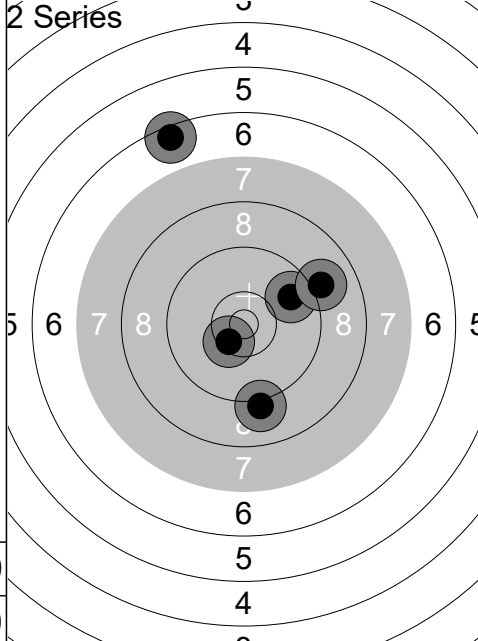

1: 10.7x ↓		Series	48.1
2: 9.5 ↗			
3: 7.7 ↗			
4: 10.3 ↗			
5: 9.9 ↓			
			48.1

1: 8.8 ↙		Series	43.4
2: 8.8 ←			
3: 7.2 ←			
4: 8.5 ←			
5: 10.1 ↗			
			91.5

1: 10.2 ↓		Series	17.9
2: 7.7 ↗			
			109.4

1: 10.7x ↙		Series	18.0
2: 7.3 ←			
			127.4

Relay	Lane	Vendela Sörensson			
1	5	6 Air Final Pistol Women	SWE	Wp	Pistol
16.02.2024		Denmark Open Air Day 1		Denmark Open Air 2024	
1 Series		1: 9.7 ↗	2 Series		1: 10.5x →
		2: 10.7x ↗			2: 9.9 ↓
		3: 9.1 ↗			3: 8.9 ↘
		4: 8.2 ↓		4: 9.6 ↓	
		5: 9.6 ↑		5: 10.1 ↓	
	Series	47.3	Series	49.0	
		47.3		96.3	
3 Series		1: 9.7 →	4 Series		1: 10.1 ←
		2: 9.8 →			2: 8.2 ←
	Series	19.5	Series	18.3	
		115.8		134.1	
5 Series		1: 8.9 ↗	6 Series		1: 10.2 ↘
		2: 9.4 ↗			2: 9.8 →
	Series	18.3	Series	20.0	
		152.4		172.4	

1: 9.1 ↖
2: 10.2 ↙

Series	19.3
	191.7

1: 10.7x ↗
2: 10.4 ↘

Series	21.1
	212.8

1: 10.2 ↑
2: 10.2 ↘

Series	20.4
	233.2

Relay	Lane	Ann Helen Aune			
1	6	6 Air Final Pistol Women	NOR	Wp	Pistol
16.02.2024		Denmark Open Air Day 1		Denmark Open Air 2024	
1 Series		1: 9.6 ↓	2 Series		1: 7.1 ↙
		2: 10.7x ↓			2: 9.8 ↗
		3: 9.9 ↓			3: 10.2 ↓
		4: 9.0 ↑			4: 10.5x ↓
		5: 9.6 ↑			5: 9.3 ↗
Series		48.8	Series		46.9
		48.8			95.7
3 Series		1: 9.8 →	4 Series		1: 9.6 ↘
		2: 9.4 ↓			2: 9.1 ↙
		Series			19.2
		114.9			133.6
5 Series		1: 9.9 →	6 Series		1: 9.7 ↑
		2: 9.0 ↑			2: 9.0 ↓
		Series			18.9
		152.5			171.2
7 Series		1: 10.8x →			
		2: 9.2 ↓			
		Series			
		191.2			

1:	8.4	↗
2:	9.0	↘
3:	9.3	↘
4:	10.4x	←
5:	8.9	↓
Series		46.0
		46.0

1:	6.5	↗
2:	9.1	↘
3:	9.7	↗
4:	9.0	↗
5:	10.4x	↘
Series		44.7
		90.7

1:	9.4	↖
2:	10.3	↓
Series		19.7
		110.4

1:	10.0	←
2:	7.9	←
Series		17.9
		128.3