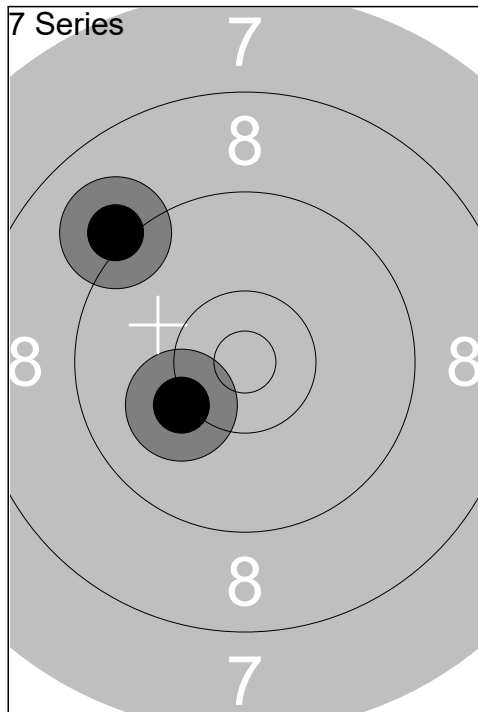

1:	9.6	↓
2:	8.3	↑
3:	10.3	↘
4:	7.9	↗
5:	8.3	←
Series		44.4
		44.4

1:	9.8	←
2:	8.4	↘
3:	9.3	↑
4:	9.9	←
5:	9.9	↗
Series		47.3
		91.7

1:	8.2	↘
2:	9.3	↘
Series		17.5
		109.2

Relay	Lane	<h1>Michelle Wehage</h1>		
1	4			

1: 10.7x ↓		Series	48.1
2: 9.5 ↗			
3: 7.7 ↗			
4: 10.3 ↗			
5: 9.9 ↓			
			48.1

1: 8.8 ↙		Series	43.4
2: 8.8 ←			
3: 7.2 ←			
4: 8.5 ←			
5: 10.1 ↗			
			91.5

1: 10.2 ↓		Series	17.9
2: 7.7 ↗			
			109.4

1: 10.7x ↙		Series	18.0
2: 7.3 ←			
			127.4

Relay	Lane	Vendela Sörensson			
1	5	6 Air Final Pistol Women	SWE	Wp	Pistol
16.02.2024		Denmark Open Air Day 1		Denmark Open Air 2024	
1 Series		1: 9.7 ↗	2 Series		1: 10.5x →
		2: 10.7x ↗			2: 9.9 ↓
		3: 9.1 ↗			3: 8.9 ↘
		4: 8.2 ↓		4: 9.6 ↓	
		5: 9.6 ↑		5: 10.1 ↓	
	Series	47.3	Series	49.0	
		47.3		96.3	
3 Series		1: 9.7 →	4 Series		1: 10.1 ←
		2: 9.8 →			2: 8.2 ←
	Series	19.5	Series	18.3	
		115.8		134.1	
5 Series		1: 8.9 ↗	6 Series		1: 10.2 ↘
		2: 9.4 ↗			2: 9.8 →
	Series	18.3	Series	20.0	
		152.4		172.4	