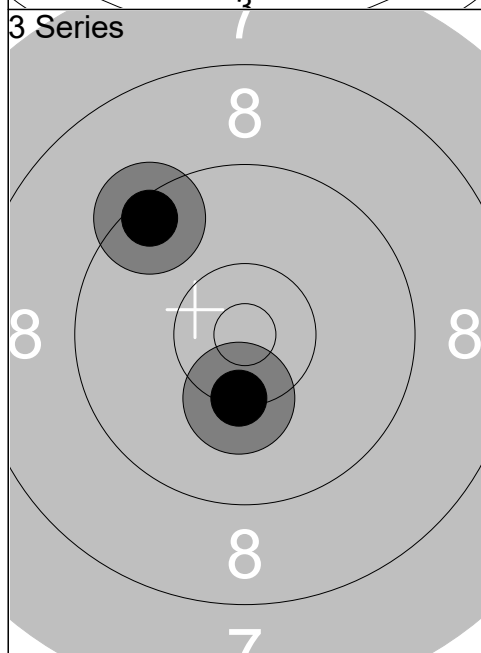

1: 10.7x ↓		Series	48.1
2: 9.5 ↗			
3: 7.7 ↗			
4: 10.3 ↗			
5: 9.9 ↓			
			48.1

1: 8.8 ↙		Series	43.4
2: 8.8 ←			
3: 7.2 ←			
4: 8.5 ←			
5: 10.1 ↗			
			91.5

1: 10.2 ↓		Series	17.9
2: 7.7 ↗			
			109.4

1: 10.7x ↙		Series	18.0
2: 7.3 ←			
			127.4

Relay	Lane	Vendela Sörensson			
1	5	6 Air Final Pistol Women	SWE	Wp	Pistol
16.02.2024		Denmark Open Air Day 1		Denmark Open Air 2024	
1 Series		1: 9.7 ↗	2 Series		1: 10.5x →
		2: 10.7x ↗			2: 9.9 ↓
		3: 9.1 ↗			3: 8.9 ↘
		4: 8.2 ↓		4: 9.6 ↓	
		5: 9.6 ↑		5: 10.1 ↓	
	Series	47.3	Series	49.0	
		47.3		96.3	
3 Series		1: 9.7 →	4 Series		1: 10.1 ←
		2: 9.8 →			2: 8.2 ←
	Series	19.5	Series	18.3	
		115.8		134.1	
5 Series		1: 8.9 ↗	6 Series		1: 10.2 ↘
		2: 9.4 ↗			2: 9.8 →
	Series	18.3	Series	20.0	
		152.4		172.4	

1: 9.1 ↖
2: 10.2 ↙

Series	19.3
	191.7

1: 10.7x ↗
2: 10.4 ↘

Series	21.1
	212.8

1: 10.2 ↑
2: 10.2 ↘

Series	20.4
	233.2

Relay	Lane	Ann Helen Aune			
1	6	6 Air Final Pistol Women	NOR	Wp	Pistol
16.02.2024		Denmark Open Air Day 1		Denmark Open Air 2024	
1 Series		1: 9.6 ↓	2 Series		1: 7.1 ↙
		2: 10.7x ↓			2: 9.8 ↗
		3: 9.9 ↓			3: 10.2 ↓
		4: 9.0 ↑			4: 10.5x ↓
		5: 9.6 ↑			5: 9.3 ↗
Series		48.8	Series		46.9
		48.8			95.7
3 Series		1: 9.8 →	4 Series		1: 9.6 ↘
		2: 9.4 ↓			2: 9.1 ↙
		Series			19.2
		114.9			133.6
5 Series		1: 9.9 →	6 Series		1: 9.7 ↑
		2: 9.0 ↑			2: 9.0 ↓
		Series			18.9
		152.5			171.2
7 Series		1: 10.8x →			
		2: 9.2 ↓			
		Series			
		191.2			

1:	8.4	↗
2:	9.0	↘
3:	9.3	↘
4:	10.4x	←
5:	8.9	↓
Series		46.0
		46.0

1:	6.5	↗
2:	9.1	↘
3:	9.7	↗
4:	9.0	↗
5:	10.4x	↘
Series		44.7
		90.7

1:	9.4	↖
2:	10.3	↓
Series		19.7
		110.4

1:	10.0	←
2:	7.9	←
Series		17.9
		128.3