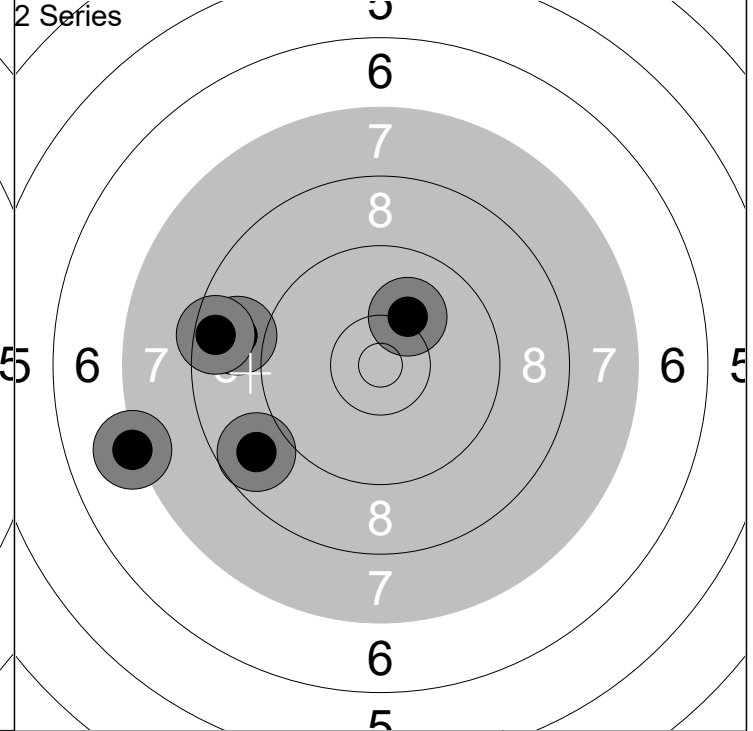

1: 10.2 ↘
2: 9.9 ↓

Series	20.1
	195.1

1: 10.0 ↓
2: 10.8x ↘

Series	20.8
	215.9

1: 9.8 ←
2: 9.8 ↙

Series	19.6
	235.5

Relay	Lane	Pia Villemoes			
1	2	6 Air Final Pistol Women	DEN	Wp	Pistol
16.02.2024		Denmark Open Air Day 1		Denmark Open Air 2024	
1 Series		1: 10.1 →	2 Series		1: 9.1 ↑
		2: 8.6 ↘			2: 8.5 →
		3: 9.7 →			3: 9.4 ←
		4: 10.8x ↓		4: 9.6 ↗	
		5: 10.2 ↗		5: 9.8 →	
Series		49.4	Series		46.4
		49.4			95.8
3 Series		1: 10.4x ↓	4 Series		1: 7.7 ↓
		2: 9.0 →			2: 10.2 ↓
		Series			17.9
		19.4			133.1
		115.2			
5 Series		1: 9.9 ↗	6 Series		1: 10.4x ↓
		2: 8.9 ↓			2: 8.6 ↗
		Series			19.0
		18.8			170.9
		151.9			
7 Series		1: 10.4x ←	8 Series		1: 8.8 ←
		2: 10.4x ↑			2: 10.0 ←
		Series			18.8
		20.8			210.5
		191.7			

1:	9.6	↓
2:	8.3	↑
3:	10.3	↘
4:	7.9	↗
5:	8.3	←
Series		44.4
		44.4

1:	9.8	←
2:	8.4	↘
3:	9.3	↑
4:	9.9	←
5:	9.9	↗
Series		47.3
		91.7

1:	8.2	↘
2:	9.3	↘
Series		17.5
		109.2

Relay	Lane	<h1>Michelle Wehage</h1>		
1	4			

1: 10.7x ↓		Series	48.1
2: 9.5 ↗			
3: 7.7 ↗			
4: 10.3 ↗			
5: 9.9 ↓			
			48.1

1: 8.8 ↙		Series	43.4
2: 8.8 ←			
3: 7.2 ←			
4: 8.5 ←			
5: 10.1 ↗			
			91.5

1: 10.2 ↓		Series	17.9
2: 7.7 ↗			
			109.4