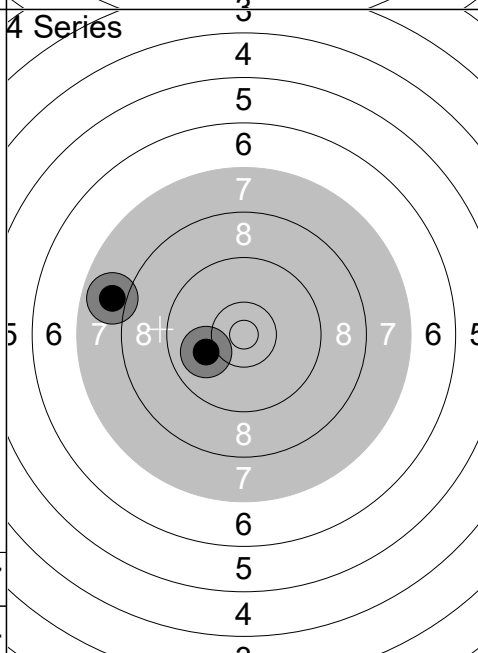

1: 10.7x ↓		Series	48.1
2: 9.5 ↗			
3: 7.7 ↗			
4: 10.3 ↗			
5: 9.9 ↓			
			48.1

1: 8.8 ↙		Series	43.4
2: 8.8 ←			
3: 7.2 ←			
4: 8.5 ←			
5: 10.1 ↗			
			91.5

1: 10.2 ↓		Series	17.9
2: 7.7 ↗			
			109.4

1: 9.1 ↖
2: 10.2 ↙

Series	19.3
	191.7

1: 10.7x ↗
2: 10.4 ↘

Series	21.1
	212.8

1: 10.2 ↑
2: 10.2 ↘

Series	20.4
	233.2

Relay	Lane	Ann Helen Aune			
1	6	6 Air Final Pistol Women	NOR	Wp	Pistol
16.02.2024		Denmark Open Air Day 1		Denmark Open Air 2024	
1 Series		1: 9.6 ↓	2 Series		1: 7.1 ↙
		2: 10.7x ↓			2: 9.8 ↗
		3: 9.9 ↓			3: 10.2 ↓
		4: 9.0 ↑			4: 10.5x ↓
		5: 9.6 ↑			5: 9.3 ↗
Series		48.8	Series		46.9
		48.8			95.7
3 Series		1: 9.8 →	4 Series		1: 9.6 ↘
		2: 9.4 ↓			2: 9.1 ↙
		Series			19.2
		114.9			133.6
5 Series		1: 9.9 →	6 Series		1: 9.7 ↑
		2: 9.0 ↑			2: 9.0 ↓
		Series			18.9
		152.5			171.2
7 Series		1: 10.8x →			
		2: 9.2 ↓			
		Series			
		191.2			

Relay	Lane	Stina Lawner			
1	7	6 Air Final Pistol Women	SWE	Wp	Pistol
16.02.2024		Denmark Open Air Day 1		Denmark Open Air 2024	
1 Series		1: 9.4 ↗	2 Series		1: 8.7 ↙
		2: 8.5 ↘			2: 9.7 ↙
		3: 9.4 ↓			3: 8.9 ←
		4: 9.6 ↙		4: 8.8 ↙	
		5: 8.4 ↘		5: 10.0 ↗	
	Series	45.3	Series	46.1	
		45.3		91.4	
3 Series		1: 10.1 ↗	4 Series		1: 7.8 ←
		2: 9.1 ↙			2: 9.2 ↗
	Series	19.2	Series	17.0	
		110.6		127.6	
5 Series		1: 9.0 ↓			
		2: 10.2 ↗			
	Series	19.2			
		146.8			

1:	8.4	↗
2:	9.0	↘
3:	9.3	↘
4:	10.4x	←
5:	8.9	↓
Series		46.0
		46.0

1:	6.5	↗
2:	9.1	↘
3:	9.7	↗
4:	9.0	↗
5:	10.4x	↘
Series		44.7
		90.7

1:	9.4	↖
2:	10.3	↓
Series		19.7
		110.4

1:	10.0	←
2:	7.9	←
Series		17.9
		128.3