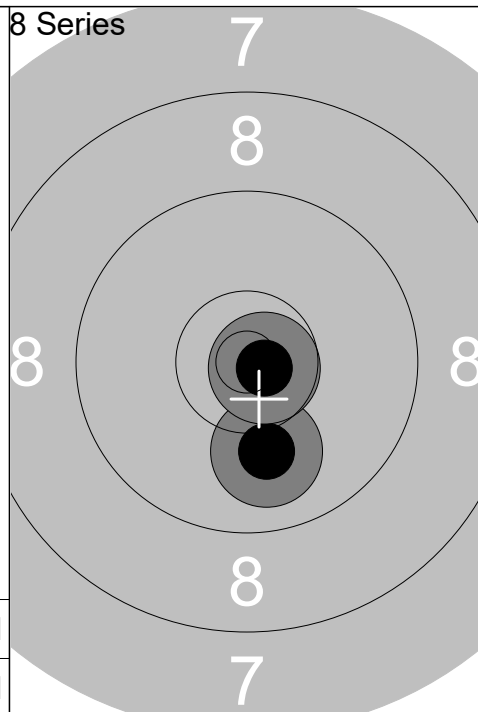

Relay	Lane	Krisztina David			
1	1	HUN		Wp	Pistol
16.02.2024		Denmark Open Air Day 1		Denmark Open Air 2024	
1 Series				1: 10.4x ← 2: 8.9 ↓ 3: 10.1 ← 4: 9.5 ↗ 5: 9.2 ↓	
		Series	48.1		
			48.1		
2 Series				1: 10.1 → 2: 9.3 ↓ 3: 9.0 ↗ 4: 10.2 ↗ 5: 9.6 ↖	
		Series	48.2		
			96.3		
3 Series				1: 8.7 ↗ 2: 9.6 ↓	
		Series	18.3		
			114.6		
4 Series				1: 9.3 ↘ 2: 10.9x ↗	
		Series	20.2		
			134.8		
5 Series				1: 9.9 ↓ 2: 10.4x ↖	
		Series	20.3		
			155.1		
6 Series				1: 9.9 ↓ 2: 10.0 →	
		Series	19.9		
			175.0		

1: 10.2 ↘
2: 9.9 ↓

Series	20.1
	195.1

1: 10.0 ↓
2: 10.8x ↘

Series	20.8
	215.9

1: 9.8 ←
2: 9.8 ↙

Series	19.6
	235.5

Relay	Lane	Pia Villemoes			
1	2	6 Air Final Pistol Women	DEN	Wp	Pistol
16.02.2024		Denmark Open Air Day 1		Denmark Open Air 2024	
1 Series		1: 10.1 →	2 Series		1: 9.1 ↑
		2: 8.6 ↘			2: 8.5 →
		3: 9.7 →			3: 9.4 ←
		4: 10.8x ↓		4: 9.6 ↗	
		5: 10.2 ↗		5: 9.8 →	
Series		49.4	Series		46.4
		49.4			95.8
3 Series		1: 10.4x ↓	4 Series		1: 7.7 ↓
		2: 9.0 →			2: 10.2 ↓
		Series			17.9
		19.4			133.1
		115.2			
5 Series		1: 9.9 ↗	6 Series		1: 10.4x ↓
		2: 8.9 ↓			2: 8.6 ↗
		Series			19.0
		18.8			170.9
		151.9			
7 Series		1: 10.4x ←	8 Series		1: 8.8 ←
		2: 10.4x ↑			2: 10.0 ←
		Series			18.8
		20.8			210.5
		191.7			

1:	9.6	↓
2:	8.3	↑
3:	10.3	↘
4:	7.9	↗
5:	8.3	←
Series		44.4
		44.4

1:	9.8	←
2:	8.4	↘
3:	9.3	↑
4:	9.9	←
5:	9.9	↗
Series		47.3
		91.7

1:	8.2	↘
2:	9.3	↘
Series		17.5
		109.2

Relay	Lane	<h1>Michelle Wehage</h1>		
1	4			

1:	8.4	↗
2:	9.0	↘
3:	9.3	↘
4:	10.4x	←
5:	8.9	↓
Series		46.0
		46.0

1:	6.5	↗
2:	9.1	↘
3:	9.7	↗
4:	9.0	↗
5:	10.4x	↘
Series		44.7
		90.7

1:	9.4	↖
2:	10.3	↓
Series		19.7
		110.4

1:	10.0	←
2:	7.9	←
Series		17.9
		128.3