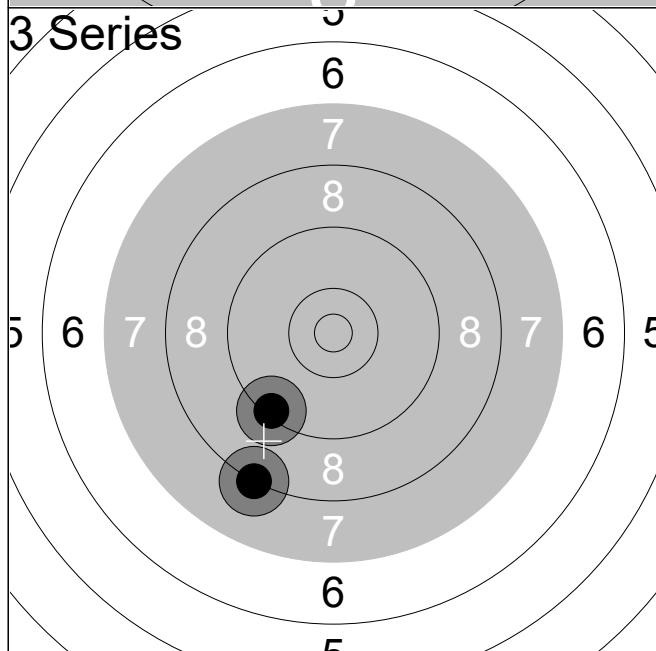

1: 10.2 ↘
2: 9.9 ↓

Series	20.1
	195.1

1: 10.0 ↓
2: 10.8x ↘

Series	20.8
	215.9

1: 9.8 ←
2: 9.8 ↙

Series	19.6
	235.5

Relay	Lane	Pia Villemoes			
1	2	6 Air Final Pistol Women	DEN	Wp	Pistol
16.02.2024		Denmark Open Air Day 1		Denmark Open Air 2024	
1 Series		1: 10.1 →	2 Series		1: 9.1 ↑
		2: 8.6 ↘			2: 8.5 →
		3: 9.7 →			3: 9.4 ←
		4: 10.8x ↓		4: 9.6 ↗	
		5: 10.2 ↗		5: 9.8 →	
Series		49.4	Series		46.4
		49.4			95.8
3 Series		1: 10.4x ↓	4 Series		1: 7.7 ↓
		2: 9.0 →			2: 10.2 ↓
		Series			17.9
		19.4			133.1
		115.2			
5 Series		1: 9.9 ↗	6 Series		1: 10.4x ↓
		2: 8.9 ↓			2: 8.6 ↗
		Series			19.0
		18.8			170.9
		151.9			
7 Series		1: 10.4x ←	8 Series		1: 8.8 ←
		2: 10.4x ↑			2: 10.0 ←
		Series			18.8
		20.8			210.5
		191.7			

Relay 1	Lane 3	Corneliah A. R. Skovlund
-------------------	------------------	---------------------------------

6 Air Final Pistol Women	DEN	Wp	Pistol
--------------------------	-----	----	--------

16.02.2024	Denmark Open Air Day 1	Denmark Open Air 2024
------------	------------------------	-----------------------

1:	9.6	↓
2:	8.3	↑
3:	10.3	↘
4:	7.9	↗
5:	8.3	←
Series		44.4
		44.4

1:	9.8	←
2:	8.4	↘
3:	9.3	↑
4:	9.9	←
5:	9.9	↗
Series		47.3
		91.7

1:	8.2	↘
2:	9.3	↘
Series		17.5
		109.2

Relay	Lane	<h1>Michelle Wehage</h1>		
1	4			