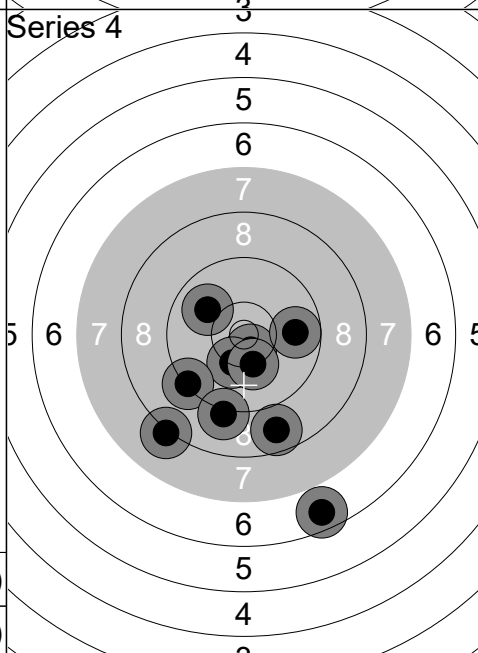

Relay	Lane	Julia Dyverdahl		
2	6	SWE	WJp	P
Qual Day 1		Denmark Open Air 2026		Denmark Open Air 2026
11.02.2026				
Series 1 	1: 8.3 ↗	Series 2 	1: 6.9 ↓	
	2: 8.2 ↗		2: 10.6x →	
	3: 9.7 →		3: 8.8 ↓	
	4: 6.1 ↗		4: 9.2 ←	
	5: 9.3 ↗		5: 8.7 ↑	
	6: 9.7 ↗		6: 7.5 ↑	
	7: 7.6 ↑		7: 9.4 ↓	
	8: 10.4x ↙		8: 9.4 ↗	
	9: 9.9 ←		9: 10.1 ←	
	10: 10.3 ←		10: 10.8x ↗	
	Series 85 (1x)		Series 86 (2x)	
	85 (1x)		171 (3x)	
Series 3 	1: 7.5 ←	Series 4 	1: 8.5 ←	
	2: 9.7 ↗		2: 9.8 ↓	
	3: 9.3 ↖		3: 7.7 ↑	
	4: 10.4x →		4: 8.6 ↓	
	5: 9.7 ↑		5: 8.4 ↙	
	6: 6.1 ↑		6: 8.4 →	
	7: 10.4x ↖		7: 10.2 ↘	
	8: 4.4 ↗		8: 9.5 ↗	
	9: 10.4x ←		9: 7.2 ←	
	10: 8.9 ↓		10: 8.3 ↑	
	Series 82 (3x)		Series 82 (0x)	
	253 (6x)		335 (6x)	
Series 5 	1: 10.1 ↖	Series 6 	1: 8.6 →	
	2: 10.6x ←		2: 9.9 ↓	
	3: 9.3 ↓		3: 9.5 ↗	
	4: 9.2 ←		4: 9.1 ↗	
	5: 6.5 ←		5: 7.3 ↖	
	6: 8.7 ↓		6: 9.6 ↑	
	7: 9.2 ↗		7: 8.1 ↑	
	8: 8.6 ↓		8: 7.6 ←	
	9: 9.3 ↑		9: 5.1 ↑	
	10: 9.2 ↓		10: 8.5 ↑	
	Series 87 (1x)		Series 79 (0x)	
	422 (7x)		501 (7x)	

1:	9.3	↑
2:	9.2	↘
3:	8.2	↓
4:	9.2	→
5:	9.1	↓
6:	8.2	↓
7:	8.7	←
8:	9.3	→
9:	9.0	↘
10:	9.0	↖
Series	87 (0x)	
	87 (0x)	

1:	8.7	↘
2:	8.8	↙
3:	9.2	↙
4:	8.5	↗
5:	7.7	←
6:	8.2	↓
7:	9.4	↗
8:	8.9	→
9:	9.0	↙
10:	9.9	↗
Series	83 (0x)	
	170 (0x)	

1:	10.0	↑
2:	8.4	→
3:	10.9x	↘
4:	9.4	↘
5:	9.7	←
6:	9.0	→
7:	6.4	↘
8:	9.3	↙
9:	9.8	↗
10:	7.9	↓
Series	86 (1x)	
	256 (1x)	

1:	8.2	↘
2:	6.6	↓
3:	10.0	↖
4:	8.7	↓
5:	10.6x	↘
6:	10.3	↓
7:	9.3	↙
8:	9.1	↓
9:	10.3	↓
10:	9.8	→
Series	89 (1x)	
	345 (2x)	