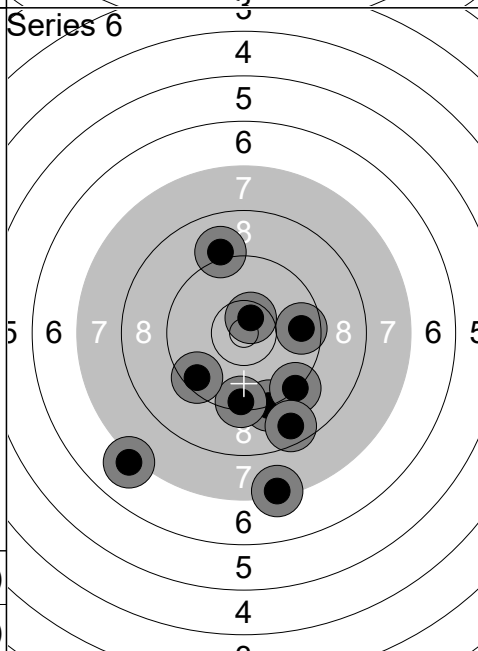

Relay	Lane	Julia Dyverdahl		
2	6	SWE	WJp	P
Qual Day 1		Denmark Open Air 2026		Denmark Open Air 2026
11.02.2026				
Series 1 	1: 8.3 ↗	Series 2 	1: 6.9 ↓	
	2: 8.2 ↗		2: 10.6x →	
	3: 9.7 →		3: 8.8 ↓	
	4: 6.1 ↗		4: 9.2 ←	
	5: 9.3 ↗		5: 8.7 ↑	
	6: 9.7 ↗		6: 7.5 ↑	
	7: 7.6 ↑		7: 9.4 ↓	
	8: 10.4x ↙		8: 9.4 ↗	
	9: 9.9 ←		9: 10.1 ←	
	10: 10.3 ←		10: 10.8x ↗	
	Series 85 (1x)		Series 86 (2x)	
	85 (1x)		171 (3x)	
Series 3 	1: 7.5 ←	Series 4 	1: 8.5 ←	
	2: 9.7 ↗		2: 9.8 ↓	
	3: 9.3 ↖		3: 7.7 ↑	
	4: 10.4x →		4: 8.6 ↓	
	5: 9.7 ↑		5: 8.4 ↙	
	6: 6.1 ↑		6: 8.4 →	
	7: 10.4x ↖		7: 10.2 ↘	
	8: 4.4 ↗		8: 9.5 ↗	
	9: 10.4x ←		9: 7.2 ←	
	10: 8.9 ↓		10: 8.3 ↑	
	Series 82 (3x)		Series 82 (0x)	
	253 (6x)		335 (6x)	
Series 5 	1: 10.1 ↖	Series 6 	1: 8.6 →	
	2: 10.6x ←		2: 9.9 ↓	
	3: 9.3 ↓		3: 9.5 ↗	
	4: 9.2 ←		4: 9.1 ↗	
	5: 6.5 ←		5: 7.3 ↖	
	6: 8.7 ↓		6: 9.6 ↑	
	7: 9.2 ↗		7: 8.1 ↑	
	8: 8.6 ↓		8: 7.6 ←	
	9: 9.3 ↑		9: 5.1 ↑	
	10: 9.2 ↓		10: 8.5 ↑	
	Series 87 (1x)		Series 79 (0x)	
	422 (7x)		501 (7x)	

1:	9.3	↑
2:	9.2	↘
3:	8.2	↓
4:	9.2	→
5:	9.1	↓
6:	8.2	↓
7:	8.7	←
8:	9.3	→
9:	9.0	↘
10:	9.0	↖
Series	87 (0x)	
	87 (0x)	

1:	8.7	↘
2:	8.8	↙
3:	9.2	↙
4:	8.5	↗
5:	7.7	←
6:	8.2	↓
7:	9.4	↗
8:	8.9	→
9:	9.0	↙
10:	9.9	↗
Series	83 (0x)	
	170 (0x)	

1:	10.0	↑
2:	8.4	→
3:	10.9x	↘
4:	9.4	↘
5:	9.7	←
6:	9.0	→
7:	6.4	↘
8:	9.3	↙
9:	9.8	↗
10:	7.9	↓
Series	86 (1x)	
	256 (1x)	

1:	8.2	↘
2:	6.6	↓
3:	10.0	↖
4:	8.7	↓
5:	10.6x	↘
6:	10.3	↓
7:	9.3	↙
8:	9.1	↓
9:	10.3	↓
10:	9.8	→
Series	89 (1x)	
	345 (2x)	

1:	8.9	↘
2:	9.9	↓
3:	8.4	↗
4:	8.3	→
5:	9.2	↙
6:	8.7	↙
7:	9.2	↓
8:	10.1	↓
9:	7.8	↓
10:	9.1	↖
Series	85 (0x)	
	430 (2x)	

1:	9.3	↓
2:	7.4	↓
3:	9.3	↘
4:	9.4	↓
5:	7.1	↙
6:	9.1	↑
7:	8.6	↓
8:	9.5	↙
9:	10.6x	↗
10:	9.7	→
Series	86 (1x)	
	516 (3x)	