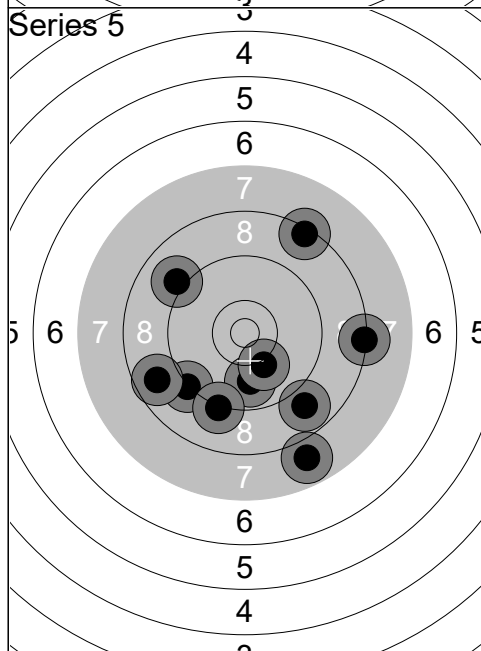

Relay	Lane	Julia Dyverdahl		
2	6	SWE	WJp	P
Qual Day 1		Denmark Open Air 2026		Denmark Open Air 2026
11.02.2026				
Series 1 	1: 8.3 ↗	Series 2 	1: 6.9 ↓	
	2: 8.2 ↗		2: 10.6x →	
	3: 9.7 →		3: 8.8 ↓	
	4: 6.1 ↗		4: 9.2 ←	
	5: 9.3 ↗		5: 8.7 ↑	
	6: 9.7 ↗		6: 7.5 ↑	
	7: 7.6 ↑		7: 9.4 ↓	
	8: 10.4x ↙		8: 9.4 ↗	
	9: 9.9 ←		9: 10.1 ←	
	10: 10.3 ←		10: 10.8x ↗	
	Series 85 (1x)		Series 86 (2x)	
	85 (1x)		171 (3x)	
Series 3 	1: 7.5 ←	Series 4 	1: 8.5 ←	
	2: 9.7 ↗		2: 9.8 ↓	
	3: 9.3 ↖		3: 7.7 ↑	
	4: 10.4x →		4: 8.6 ↓	
	5: 9.7 ↑		5: 8.4 ↙	
	6: 6.1 ↑		6: 8.4 →	
	7: 10.4x ↖		7: 10.2 ↘	
	8: 4.4 ↗		8: 9.5 ↗	
	9: 10.4x ←		9: 7.2 ←	
	10: 8.9 ↓		10: 8.3 ↑	
	Series 82 (3x)		Series 82 (0x)	
	253 (6x)		335 (6x)	
Series 5 	1: 10.1 ↖	Series 6 	1: 8.6 →	
	2: 10.6x ←		2: 9.9 ↓	
	3: 9.3 ↓		3: 9.5 ↗	
	4: 9.2 ←		4: 9.1 ↗	
	5: 6.5 ←		5: 7.3 ↖	
	6: 8.7 ↓		6: 9.6 ↑	
	7: 9.2 ↗		7: 8.1 ↑	
	8: 8.6 ↓		8: 7.6 ←	
	9: 9.3 ↑		9: 5.1 ↑	
	10: 9.2 ↓		10: 8.5 ↑	
	Series 87 (1x)		Series 79 (0x)	
	422 (7x)		501 (7x)	

1:	9.3	↑
2:	9.2	↘
3:	8.2	↓
4:	9.2	→
5:	9.1	↓
6:	8.2	↓
7:	8.7	←
8:	9.3	→
9:	9.0	↘
10:	9.0	↖
Series	87 (0x)	
	87 (0x)	

1:	8.7	↘
2:	8.8	↙
3:	9.2	↙
4:	8.5	↗
5:	7.7	←
6:	8.2	↓
7:	9.4	↗
8:	8.9	→
9:	9.0	↙
10:	9.9	↗
Series	83 (0x)	
	170 (0x)	

1:	10.0	↑
2:	8.4	→
3:	10.9x	↘
4:	9.4	↘
5:	9.7	←
6:	9.0	→
7:	6.4	↘
8:	9.3	↙
9:	9.8	↗
10:	7.9	↓
Series	86 (1x)	
	256 (1x)	

1:	8.2	↘
2:	6.6	↓
3:	10.0	↖
4:	8.7	↓
5:	10.6x	↘
6:	10.3	↓
7:	9.3	↙
8:	9.1	↓
9:	10.3	↓
10:	9.8	→
Series	89 (1x)	
	345 (2x)	

1:	8.9	↘
2:	9.9	↓
3:	8.4	↗
4:	8.3	→
5:	9.2	↙
6:	8.7	↙
7:	9.2	↓
8:	10.1	↓
9:	7.8	↓
10:	9.1	↖
Series	85 (0x)	
	430 (2x)	

1:	9.3	↓
2:	7.4	↓
3:	9.3	↘
4:	9.4	↓
5:	7.1	↙
6:	9.1	↑
7:	8.6	↓
8:	9.5	↙
9:	10.6x	↗
10:	9.7	→
Series	86 (1x)	
	516 (3x)	