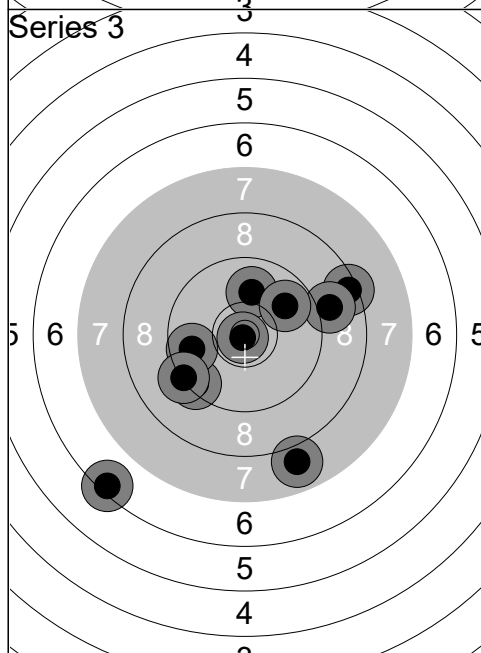

1:	10.0	↑
2:	8.4	→
3:	10.9x	↘
4:	9.4	↘
5:	9.7	←
6:	9.0	→
7:	6.4	↘
8:	9.3	↙
9:	9.8	↗
10:	7.9	↓
Series	86 (1x)	
	256 (1x)