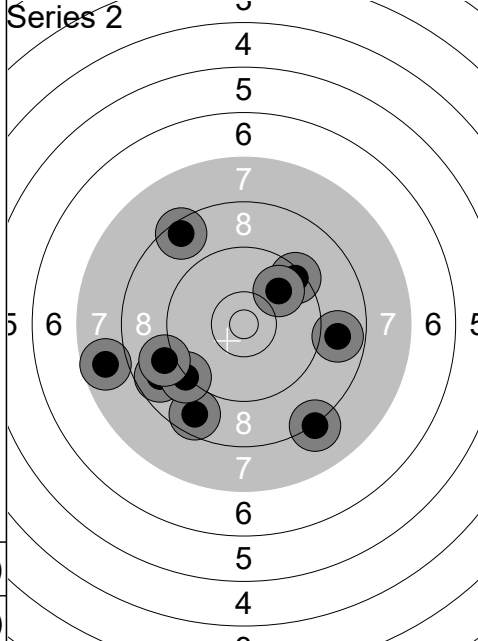

1:	8.7	↘
2:	8.8	↙
3:	9.2	↙
4:	8.5	↗
5:	7.7	←
6:	8.2	↓
7:	9.4	↗
8:	8.9	→
9:	9.0	↙
10:	9.9	↗
Series	83 (0x)	
	170 (0x)