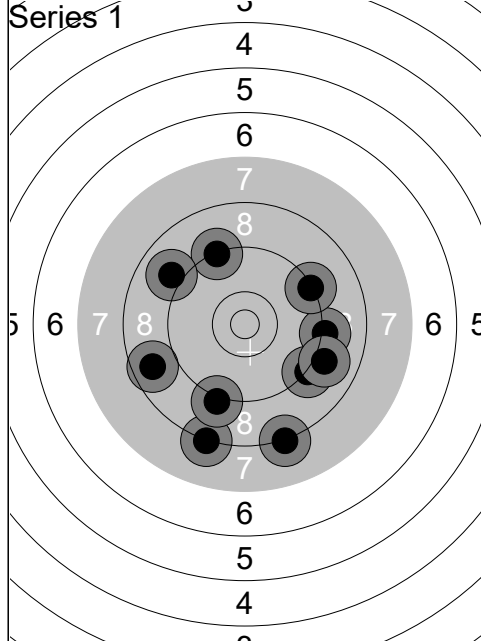

1:	9.3	↑
2:	9.2	↘
3:	8.2	↓
4:	9.2	→
5:	9.1	↓
6:	8.2	↓
7:	8.7	←
8:	9.3	→
9:	9.0	↘
10:	9.0	↖
Series	87 (0x)	
	87 (0x)