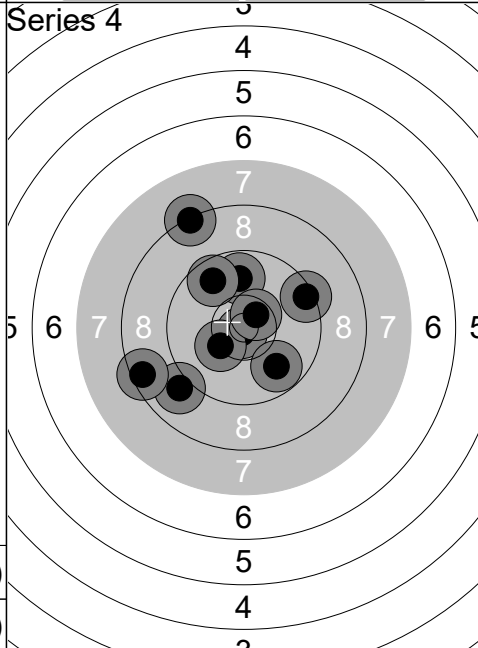

1:	9.4	↗
2:	10.8x	↙
3:	9.9	↑
4:	8.3	↖
5:	9.0	↙
6:	8.5	←
7:	9.7	↖
8:	10.3	↙
9:	9.8	↘
10:	10.6x	↗
Series	91 (2x)	
	370 (6x)