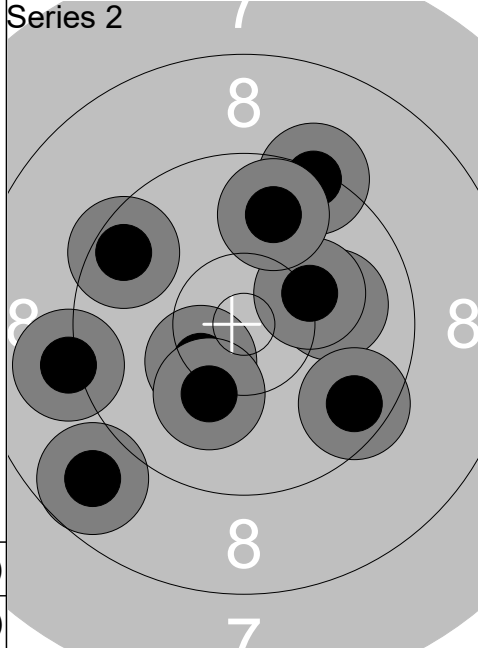

1:	9.5	↖
2:	10.0	→
3:	9.3	↗
4:	9.6	↘
5:	10.2	↗
6:	9.1	←
7:	10.4x	↙
8:	8.8	↙
9:	9.8	↑
10:	10.2	↓
Series	93 (1x)	
	186 (1x)