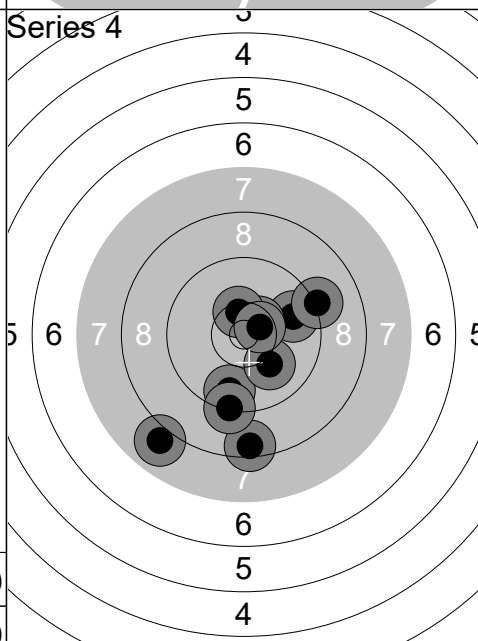

Relay	Lane	Ann Helen Aune		
4	19	NOR	Wp	P
Qual Day 2		Denmark Open Air 2026		Denmark Open Air 2026
11.02.2026				
Series 1 	1: 9.8 ↙	Series 2 	1: 9.7 ↘	
	2: 10.2 ↑		2: 8.8 ↗	
	3: 9.6 ↗		3: 9.3 →	
	4: 10.2 ↓		4: 10.0 ↖	
	5: 9.3 ↓		5: 10.7x →	
	6: 9.9 →		6: 10.5x ↓	
	7: 9.6 ↓		7: 8.1 ↓	
	8: 10.0 ←		8: 10.5x ↖	
	9: 10.1 ↙		9: 9.5 ↗	
	10: 10.7x ↘		10: 10.0 →	
	Series 95 (1x)		Series 93 (3x)	
	95 (1x)		188 (4x)	
Series 3 	1: 9.9 ↗	Series 4 	1: 10.1 ↖	
	2: 10.5x ↖		2: 10.1 ←	
	3: 9.6 ←		3: 10.2 ↖	
	4: 10.6x ↗		4: 8.8 →	
	5: 9.4 ←		5: 9.9 ↗	
	6: 10.5x ↖		6: 10.2 ↑	
	7: 10.4x ↖		7: 10.2 →	
	8: 10.1 ↓		8: 10.5x ↗	
	9: 10.2 ↗		9: 10.4x ↖	
	10: 10.9x ↑		10: 8.9 ↓	
	Series 97 (5x)		Series 95 (2x)	
	285 (9x)		380 (11x)	
Series 5 	1: 8.6 ↙	Series 6 	1: 10.0 ↓	
	2: 9.3 ↓		2: 8.0 ↗	
	3: 10.5x ↘		3: 10.1 ↗	
	4: 10.2 ↑		4: 9.1 ←	
	5: 10.7x ↓		5: 10.0 ↓	
	6: 10.1 ←		6: 9.3 ↗	
	7: 9.4 ↗		7: 10.0 ↗	
	8: 10.7x ↘		8: 9.0 ↗	
	9: 9.5 ↗		9: 9.1 →	
	10: 10.5x ↖		10: 10.1 ↗	
	Series 95 (4x)		Series 94 (0x)	
	475 (15x)		569 (15x)	

1:	10.2	↑
2:	9.9	↑
3:	10.0	↘
4:	9.8	↗
5:	9.9	↗
6:	9.7	←
7:	8.2	↗
8:	10.4x	↘
9:	10.3	←
10:	10.3	→
Series	94 (1x)	
	94 (1x)	

1:	9.2	↘
2:	10.0	→
3:	10.0	↗
4:	10.3	↘
5:	9.8	→
6:	10.6x	←
7:	10.5x	↗
8:	10.3	←
9:	9.8	↘
10:	9.9	↑
Series	96 (2x)	
	190 (3x)	

1:	9.4	↘
2:	10.1	→
3:	9.5	↗
4:	9.5	→
5:	10.7x	←
6:	8.6	↗
7:	9.1	→
8:	9.4	↘
9:	10.9x	↘
10:	10.2	↘
Series	93 (2x)	
	283 (5x)	

1:	9.7	↘
2:	10.1	↘
3:	8.0	↘
4:	9.8	→
5:	8.5	↘
6:	9.3	↘
7:	10.5x	↗
8:	10.4x	↑
9:	10.6x	→
10:	9.2	→
Series	92 (3x)	
	375 (8x)	

1:	10.4x	→
2:	10.2	↗
3:	9.9	↘
4:	10.8x	↘
5:	9.3	↘
6:	9.8	→
7:	10.8x	↗
8:	9.4	↑
9:	9.7	←
10:	10.3	↗
Series	95 (3x)	
	470 (11x)	

1:	10.7x	↗
2:	10.3	↗
3:	10.8x	↘
4:	10.0	↘
5:	10.5x	←
6:	9.9	←
7:	8.6	↗
8:	8.4	↘
9:	10.3	↑
10:	10.6x	↗
Series	95 (4x)	
	565 (15x)	