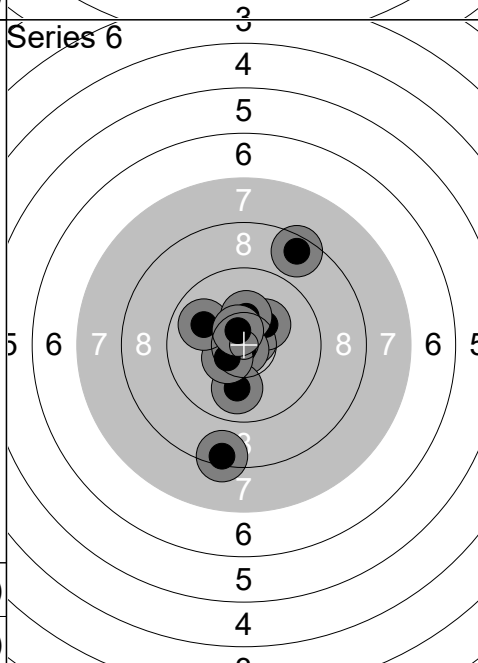

Relay	Lane	Ann Helen Aune		
4	19	NOR	Wp	P
Qual Day 2		Denmark Open Air 2026		Denmark Open Air 2026
11.02.2026				
Series 1 	1: 9.8 ↙	Series 2 	1: 9.7 ↘	
	2: 10.2 ↑		2: 8.8 ↗	
	3: 9.6 ↗		3: 9.3 →	
	4: 10.2 ↓		4: 10.0 ↖	
	5: 9.3 ↓		5: 10.7x →	
	6: 9.9 →		6: 10.5x ↓	
	7: 9.6 ↓		7: 8.1 ↓	
	8: 10.0 ←		8: 10.5x ↖	
	9: 10.1 ↙		9: 9.5 ↗	
	10: 10.7x ↘		10: 10.0 →	
	Series 95 (1x)		Series 93 (3x)	
	95 (1x)		188 (4x)	
Series 3 	1: 9.9 ↗	Series 4 	1: 10.1 ↖	
	2: 10.5x ↖		2: 10.1 ←	
	3: 9.6 ←		3: 10.2 ↖	
	4: 10.6x ↗		4: 8.8 →	
	5: 9.4 ←		5: 9.9 ↗	
	6: 10.5x ↖		6: 10.2 ↑	
	7: 10.4x ↖		7: 10.2 →	
	8: 10.1 ↓		8: 10.5x ↗	
	9: 10.2 ↗		9: 10.4x ↖	
	10: 10.9x ↑		10: 8.9 ↓	
	Series 97 (5x)		Series 95 (2x)	
	285 (9x)		380 (11x)	
Series 5 	1: 8.6 ↙	Series 6 	1: 10.0 ↓	
	2: 9.3 ↓		2: 8.0 ↗	
	3: 10.5x ↘		3: 10.1 ↗	
	4: 10.2 ↑		4: 9.1 ←	
	5: 10.7x ↓		5: 10.0 ↓	
	6: 10.1 ←		6: 9.3 ↗	
	7: 9.4 ↗		7: 10.0 ↗	
	8: 10.7x ↘		8: 9.0 ↗	
	9: 9.5 ↗		9: 9.1 →	
	10: 10.5x ↖		10: 10.1 ↗	
	Series 95 (4x)		Series 94 (0x)	
	475 (15x)		569 (15x)	

1:	10.2	↑
2:	9.9	↑
3:	10.0	↘
4:	9.8	↗
5:	9.9	↗
6:	9.7	←
7:	8.2	↗
8:	10.4x	↘
9:	10.3	←
10:	10.3	→
Series	94 (1x)	
	94 (1x)	

1:	9.2	↘
2:	10.0	→
3:	10.0	↗
4:	10.3	↘
5:	9.8	→
6:	10.6x	←
7:	10.5x	↗
8:	10.3	←
9:	9.8	↘
10:	9.9	↑
Series	96 (2x)	
	190 (3x)	

1:	9.4	↘
2:	10.1	→
3:	9.5	↗
4:	9.5	→
5:	10.7x	←
6:	8.6	↗
7:	9.1	→
8:	9.4	↘
9:	10.9x	↘
10:	10.2	↘
Series	93 (2x)	
	283 (5x)	

1:	9.7	↘
2:	10.1	↘
3:	8.0	↘
4:	9.8	→
5:	8.5	↘
6:	9.3	↘
7:	10.5x	↗
8:	10.4x	↑
9:	10.6x	→
10:	9.2	→
Series	92 (3x)	
	375 (8x)	

1:	10.4x	→
2:	10.2	↗
3:	9.9	↘
4:	10.8x	↘
5:	9.3	↘
6:	9.8	→
7:	10.8x	↗
8:	9.4	↑
9:	9.7	←
10:	10.3	↗
Series	95 (3x)	
	470 (11x)	

1:	10.7x	↗
2:	10.3	↗
3:	10.8x	↘
4:	10.0	↘
5:	10.5x	←
6:	9.9	←
7:	8.6	↗
8:	8.4	↘
9:	10.3	↑
10:	10.6x	↗
Series	95 (4x)	
	565 (15x)	