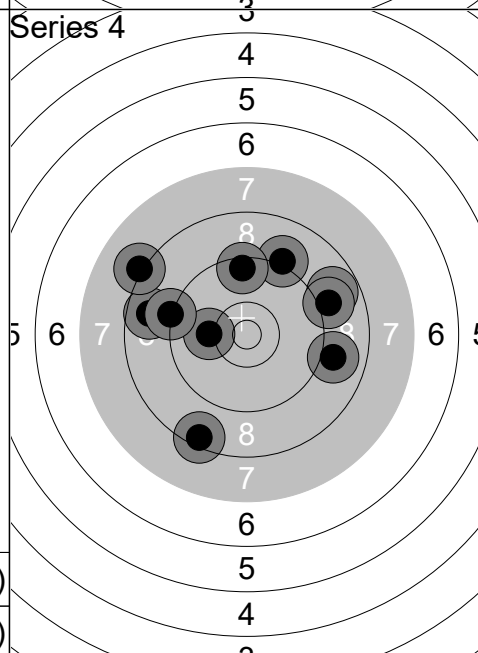

1:	8.7	←
2:	9.1	↗
3:	8.4	↓
4:	10.1	←
5:	8.8	↗
6:	9.5	↑
7:	8.1	↖
8:	9.0	↗
9:	9.2	←
10:	9.0	→
Series	87 (0x)	
	340 (1x)