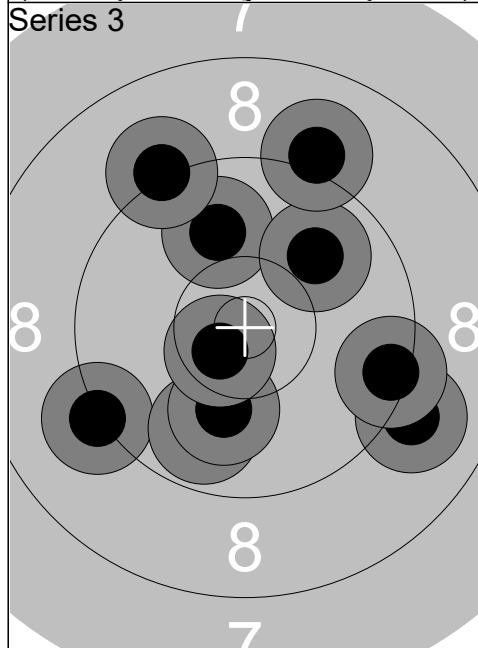

1: 9.2	←
2: 9.1	→
3: 10.0	↑
4: 9.9	↗
5: 9.1	↑
6: 9.9	↓
7: 10.1	↓
8: 10.6x	↙
9: 9.2	↑
10: 9.4	→
Series	93 (1x)
	267 (1x)