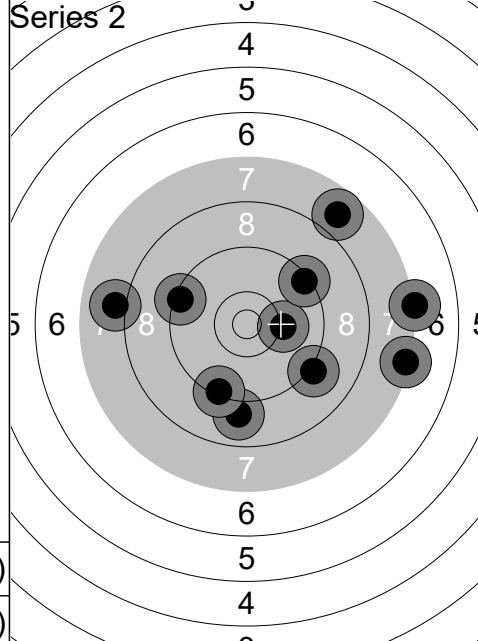

1: 8.1 ↓
2: 10.1 →
3: 8.9 →
4: 8.7 ←
5: 9.0 ↗
6: 9.9 ←
7: 8.3 →
8: 6.6 →
9: 10.4x ↗
10: 7.8 ←
Series 83 (1x)
254 (4x)

1: 9.0 →
2: 7.5 ↗
3: 10.1 ↗
4: 10.4x ↗
5: 8.8 →
6: 7.7 ↗
7: 9.8 ↓
8: 9.9 ↓
9: 9.0 ↗
10: 9.3 ↗
Series 87 (1x)
341 (5x)

1: 9.1 →
2: 9.6 →
3: 9.8 ↓
4: 8.7 ←
5: 10.1 ←
6: 8.2 ↗
7: 10.3 ←
8: 9.8 ↓
9: 9.8 ↓
10: 9.8 ↗
Series 90 (0x)
431 (5x)

1: 9.3 ←
2: 7.9 ←
3: 7.4 ←
4: 9.9 ↓
5: 10.1 ↗
6: 9.9 ↓
7: 8.4 ↗
8: 7.4 ↓
9: 8.8 ↗
10: 10.0 ↗
Series 84 (0x)
515 (5x)

Relay	Lane	Malena Dyverdahl			
4	24	SWE	Wp	P	
Qual Day 2		Denmark Open Air 2026		Denmark Open Air 2026	
11.02.2026					
Series 1		1: 8.8 ↓	Series 2		1: 9.2 ←
		2: 10.1 ←			2: 8.1 →
		3: 8.9 ↗			3: 6.9 ↘
		4: 9.5 ↗			4: 9.2 ↘
		5: 9.2 ↓			5: 8.0 ↗
		6: 10.2 ↖			6: 10.6x ↙
		7: 9.0 →			7: 9.5 ↗
		8: 8.6 →			8: 10.0 →
		9: 9.0 ↗			9: 9.4 ↗
		10: 9.9 ↗			10: 8.2 ↖
		Series 89 (0x)			Series 86 (1x)
		89 (0x)			175 (1x)
Series 3		1: 9.3 ↗	Series 4		1: 8.5 ↘
		2: 8.9 →			2: 9.1 ↓
		3: 8.7 →			3: 9.8 ↑
		4: 8.7 ↘			4: 9.6 ↘
		5: 9.9 ↑			5: 10.8x ↙
		6: 9.6 ↑			6: 4.8 →
		7: 8.7 ↑			7: 7.2 ↖
		8: 10.5x ↓			8: 10.1 →
		9: 9.1 →			9: 9.6 ↗
		10: 7.6 →			10: 8.0 ↗
		Series 85 (1x)			Series 83 (1x)
		260 (2x)			343 (3x)
Series 5		1: 10.1 ↓	Series 6		1: 9.0 ↘
		2: 9.0 →			2: 8.6 ↗
		3: 7.1 ↑			3: 9.5 ↗
		4: 10.4x ←			4: 9.8 ←
		5: 10.4x ↘			5: 10.1 ↖
		6: 9.3 →			6: 10.1 →
		7: 9.8 ↓			7: 9.9 →
		8: 9.8 →			8: 8.6 ↘
		9: 9.2 ↓			9: 10.3 →
		10: 8.7 ↘			10: 10.1 ↖
		Series 90 (2x)			Series 92 (0x)
		433 (5x)			525 (5x)

1:	9.7	↘
2:	10.6x	↘
3:	9.7	↘
4:	9.2	←
5:	9.3	←
6:	9.0	↘
7:	9.0	←
8:	9.0	→
9:	6.9	↗
10:	6.9	↑
Series		85 (1x)
		85 (1x)

1:	8.9	↘
2:	9.3	↘
3:	9.1	↘
4:	10.1	→
5:	7.3	→
6:	8.0	←
7:	9.4	←
8:	9.4	↗
9:	7.8	↗
10:	7.2	→
Series		83 (0x)
		168 (1x)