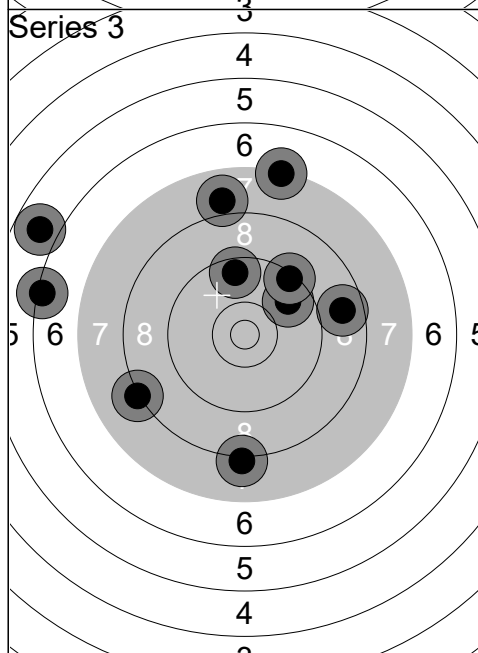

1: 8.1 ↓
2: 10.1 →
3: 8.9 →
4: 8.7 ←
5: 9.0 ↗
6: 9.9 ←
7: 8.3 →
8: 6.6 →
9: 10.4x ↗
10: 7.8 ←
Series 83 (1x)
254 (4x)

1: 9.0 →
2: 7.5 ↗
3: 10.1 ↗
4: 10.4x ↗
5: 8.8 →
6: 7.7 ↗
7: 9.8 ↓
8: 9.9 ↓
9: 9.0 ↗
10: 9.3 ↗
Series 87 (1x)
341 (5x)

1: 9.1 →
2: 9.6 →
3: 9.8 ↓
4: 8.7 ←
5: 10.1 ←
6: 8.2 ↗
7: 10.3 ←
8: 9.8 ↓
9: 9.8 ↓
10: 9.8 ↗
Series 90 (0x)
431 (5x)

1: 9.3 ←
2: 7.9 ←
3: 7.4 ←
4: 9.9 ↓
5: 10.1 ↗
6: 9.9 ↓
7: 8.4 ↗
8: 7.4 ↓
9: 8.8 ↗
10: 10.0 ↗
Series 84 (0x)
515 (5x)

Relay	Lane	Malena Dyverdahl			
4	24	SWE	Wp	P	
Qual Day 2		Denmark Open Air 2026		Denmark Open Air 2026	
11.02.2026					
Series 1		1: 8.8 ↓	Series 2		1: 9.2 ←
		2: 10.1 ←			2: 8.1 →
		3: 8.9 ↗			3: 6.9 ↘
		4: 9.5 ↗			4: 9.2 ↘
		5: 9.2 ↓			5: 8.0 ↗
		6: 10.2 ↖			6: 10.6x ↙
		7: 9.0 →			7: 9.5 ↗
		8: 8.6 →			8: 10.0 →
		9: 9.0 ↗			9: 9.4 ↗
		10: 9.9 ↗			10: 8.2 ↖
		Series 89 (0x)			Series 86 (1x)
		89 (0x)			175 (1x)
Series 3		1: 9.3 ↗	Series 4		1: 8.5 ↘
		2: 8.9 →			2: 9.1 ↓
		3: 8.7 →			3: 9.8 ↑
		4: 8.7 ↘			4: 9.6 ↘
		5: 9.9 ↑			5: 10.8x ↙
		6: 9.6 ↑			6: 4.8 →
		7: 8.7 ↑			7: 7.2 ↖
		8: 10.5x ↓			8: 10.1 →
		9: 9.1 →			9: 9.6 ↗
		10: 7.6 →			10: 8.0 ↗
		Series 85 (1x)			Series 83 (1x)
		260 (2x)			343 (3x)
Series 5		1: 10.1 ↓	Series 6		1: 9.0 ↘
		2: 9.0 →			2: 8.6 ↗
		3: 7.1 ↑			3: 9.5 ↗
		4: 10.4x ←			4: 9.8 ←
		5: 10.4x ↘			5: 10.1 ↖
		6: 9.3 →			6: 10.1 →
		7: 9.8 ↓			7: 9.9 →
		8: 9.8 →			8: 8.6 ↘
		9: 9.2 ↓			9: 10.3 →
		10: 8.7 ↘			10: 10.1 ↖
		Series 90 (2x)			Series 92 (0x)
		433 (5x)			525 (5x)

1:	9.7	↘
2:	10.6x	↘
3:	9.7	↘
4:	9.2	←
5:	9.3	←
6:	9.0	↘
7:	9.0	←
8:	9.0	→
9:	6.9	↗
10:	6.9	↑
Series		85 (1x)
		85 (1x)

1:	8.9	↘
2:	9.3	↘
3:	9.1	↘
4:	10.1	→
5:	7.3	→
6:	8.0	←
7:	9.4	←
8:	9.4	↗
9:	7.8	↗
10:	7.2	→
Series		83 (0x)
		168 (1x)