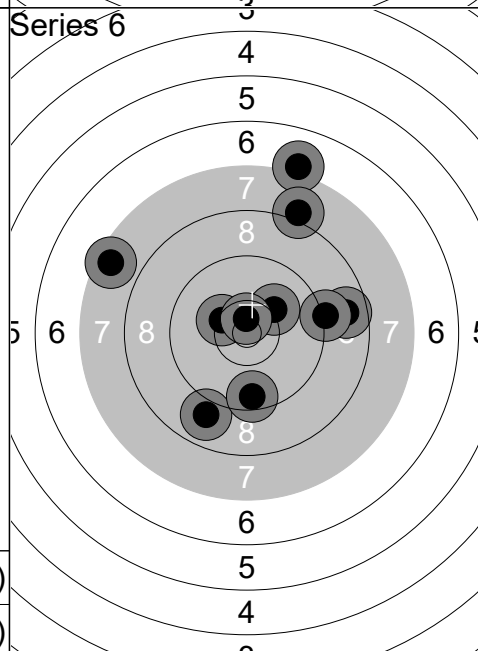

Relay	Lane	Malena Dyverdahl			
4	24	SWE	Wp	P	
Qual Day 2		Denmark Open Air 2026		Denmark Open Air 2026	
11.02.2026					
Series 1		1: 8.8 ↓	Series 2		1: 9.2 ←
		2: 10.1 ←			2: 8.1 →
		3: 8.9 ↗			3: 6.9 ↘
		4: 9.5 ↗			4: 9.2 ↘
		5: 9.2 ↓			5: 8.0 ↗
		6: 10.2 ↖			6: 10.6x ↙
		7: 9.0 →			7: 9.5 ↗
		8: 8.6 →			8: 10.0 →
		9: 9.0 ↗			9: 9.4 ↗
		10: 9.9 ↗			10: 8.2 ↖
		Series 89 (0x)			Series 86 (1x)
		89 (0x)			175 (1x)
Series 3		1: 9.3 ↗	Series 4		1: 8.5 ↘
		2: 8.9 →			2: 9.1 ↓
		3: 8.7 →			3: 9.8 ↑
		4: 8.7 ↘			4: 9.6 ↘
		5: 9.9 ↑			5: 10.8x ↙
		6: 9.6 ↑			6: 4.8 →
		7: 8.7 ↑			7: 7.2 ↖
		8: 10.5x ↓			8: 10.1 →
		9: 9.1 →			9: 9.6 ↗
		10: 7.6 →			10: 8.0 ↗
		Series 85 (1x)			Series 83 (1x)
		260 (2x)			343 (3x)
Series 5		1: 10.1 ↓	Series 6		1: 9.0 ↘
		2: 9.0 →			2: 8.6 ↗
		3: 7.1 ↑			3: 9.5 ↗
		4: 10.4x ←			4: 9.8 ←
		5: 10.4x ↘			5: 10.1 ↖
		6: 9.3 →			6: 10.1 →
		7: 9.8 ↓			7: 9.9 →
		8: 9.8 →			8: 8.6 ↘
		9: 9.2 ↓			9: 10.3 →
		10: 8.7 ↘			10: 10.1 ↖
		Series 90 (2x)			Series 92 (0x)
		433 (5x)			525 (5x)

1:	9.7	↘
2:	10.6x	↘
3:	9.7	↘
4:	9.2	←
5:	9.3	←
6:	9.0	↘
7:	9.0	←
8:	9.0	→
9:	6.9	↗
10:	6.9	↑
Series		85 (1x)
		85 (1x)

1:	8.9	↘
2:	9.3	↘
3:	9.1	↘
4:	10.1	→
5:	7.3	→
6:	8.0	←
7:	9.4	←
8:	9.4	↗
9:	7.8	↗
10:	7.2	→
Series		83 (0x)
		168 (1x)

1:	9.7	↗
2:	7.3	↑
3:	6.3	←
4:	7.9	↑
5:	5.8	↖
6:	8.7	→
7:	9.4	↗
8:	8.1	↓
9:	9.5	↑
10:	8.2	↖
Series		76 (0x)
		244 (1x)

1:	6.5	↗
2:	7.6	↗
3:	9.0	→
4:	10.4x	↗
5:	8.8	→
6:	10.4x	↘
7:	7.8	↖
8:	9.2	↑
9:	10.1	↑
10:	9.7	↓
Series		85 (2x)
		329 (3x)

1:	8.9	↑
2:	8.8	↖
3:	6.7	↘
4:	3.4	↑
5:	4.0	↗
6:	9.8	↘
7:	7.0	→
8:	10.2	↗
9:	10.5x	↖
10:	6.7	↘
Series		71 (1x)
		400 (4x)

1:	10.1	↗
2:	7.1	↑
3:	7.5	↖
4:	8.9	↘
5:	8.7	→
6:	8.0	↑
7:	10.3	↖
8:	9.2	→
9:	9.5	↓
10:	10.6x	↑
Series		86 (1x)
		486 (5x)