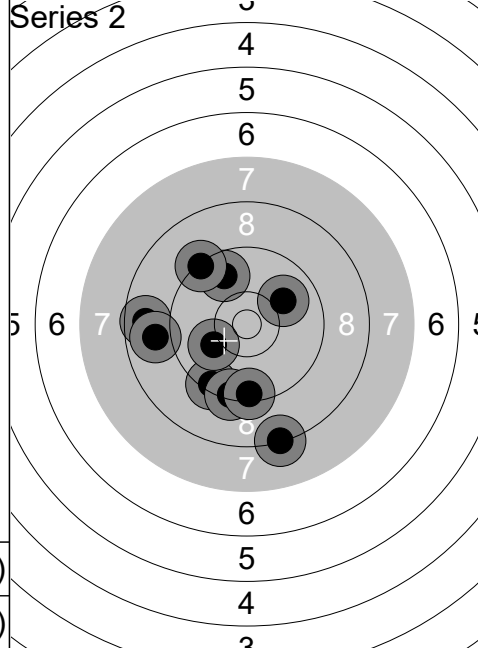

1: 9.8	↖
2: 9.3	↖
3: 9.4	↓
4: 9.4	↓
5: 10.1	↙
6: 8.7	←
7: 10.0	↗
8: 8.9	←
9: 9.4	↓
10: 8.3	↓
Series	89 (0x)
	174 (0x)