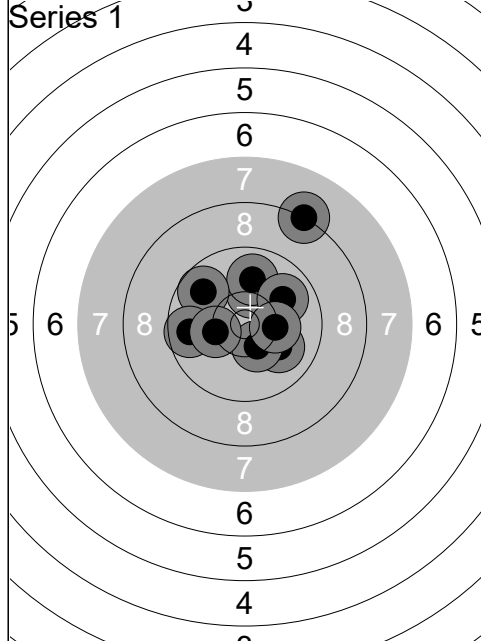

Relay	Lane	Ann Helen Aune		
4	19	NOR	Wp	P
Qual Day 2		Denmark Open Air 2026		Denmark Open Air 2026
11.02.2026				
Series 1 	1: 9.8 ↙	Series 2 	1: 9.7 ↘	
	2: 10.2 ↑		2: 8.8 ↗	
	3: 9.6 ↗		3: 9.3 →	
	4: 10.2 ↓		4: 10.0 ↖	
	5: 9.3 ↓		5: 10.7x →	
	6: 9.9 →		6: 10.5x ↓	
	7: 9.6 ↓		7: 8.1 ↓	
	8: 10.0 ←		8: 10.5x ↖	
	9: 10.1 ↙		9: 9.5 ↗	
	10: 10.7x ↘		10: 10.0 →	
	Series 95 (1x)		Series 93 (3x)	
	95 (1x)		188 (4x)	
Series 3 	1: 9.9 ↗	Series 4 	1: 10.1 ↖	
	2: 10.5x ↖		2: 10.1 ←	
	3: 9.6 ←		3: 10.2 ↖	
	4: 10.6x ↗		4: 8.8 →	
	5: 9.4 ←		5: 9.9 ↗	
	6: 10.5x ↖		6: 10.2 ↑	
	7: 10.4x ↖		7: 10.2 →	
	8: 10.1 ↓		8: 10.5x ↗	
	9: 10.2 ↗		9: 10.4x ↖	
	10: 10.9x ↑		10: 8.9 ↓	
	Series 97 (5x)		Series 95 (2x)	
	285 (9x)		380 (11x)	
Series 5 	1: 8.6 ↙	Series 6 	1: 10.0 ↓	
	2: 9.3 ↓		2: 8.0 ↗	
	3: 10.5x ↘		3: 10.1 ↗	
	4: 10.2 ↑		4: 9.1 ←	
	5: 10.7x ↓		5: 10.0 ↓	
	6: 10.1 ←		6: 9.3 ↗	
	7: 9.4 ↗		7: 10.0 ↗	
	8: 10.7x ↘		8: 9.0 ↗	
	9: 9.5 ↗		9: 9.1 →	
	10: 10.5x ↖		10: 10.1 ↗	
	Series 95 (4x)		Series 94 (0x)	
	475 (15x)		569 (15x)	

1:	10.2	↑
2:	9.9	↑
3:	10.0	↘
4:	9.8	↗
5:	9.9	↗
6:	9.7	←
7:	8.2	↗
8:	10.4x	↘
9:	10.3	←
10:	10.3	→
Series	94 (1x)	
	94 (1x)	

1:	9.2	↘
2:	10.0	→
3:	10.0	↗
4:	10.3	↘
5:	9.8	→
6:	10.6x	←
7:	10.5x	↗
8:	10.3	←
9:	9.8	↘
10:	9.9	↑
Series	96 (2x)	
	190 (3x)	

1:	9.4	↘
2:	10.1	→
3:	9.5	↗
4:	9.5	→
5:	10.7x	←
6:	8.6	↗
7:	9.1	→
8:	9.4	↘
9:	10.9x	↘
10:	10.2	↘
Series	93 (2x)	
	283 (5x)	

1:	9.7	↘
2:	10.1	↘
3:	8.0	↘
4:	9.8	→
5:	8.5	↘
6:	9.3	↘
7:	10.5x	↗
8:	10.4x	↑
9:	10.6x	→
10:	9.2	→
Series	92 (3x)	
	375 (8x)	

1:	10.4x	→
2:	10.2	↗
3:	9.9	↘
4:	10.8x	↘
5:	9.3	↘
6:	9.8	→
7:	10.8x	↗
8:	9.4	↑
9:	9.7	←
10:	10.3	↗
Series	95 (3x)	
	470 (11x)	

1:	10.7x	↗
2:	10.3	↗
3:	10.8x	↘
4:	10.0	↘
5:	10.5x	←
6:	9.9	←
7:	8.6	↗
8:	8.4	↘
9:	10.3	↑
10:	10.6x	↗
Series	95 (4x)	
	565 (15x)	