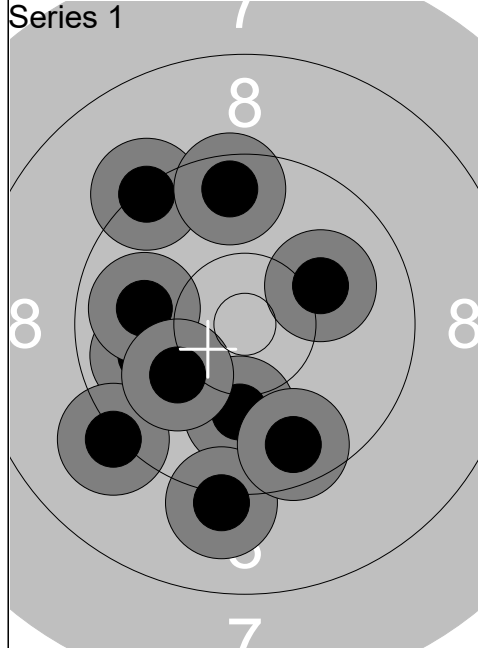

1:	9.3	↖
2:	9.9	←
3:	9.9	←
4:	10.1	↓
5:	9.1	↓
6:	10.1	↗
7:	9.6	↑
8:	9.6	↓
9:	9.2	↙
10:	10.1	↙
Series	93 (0x)	
	93 (0x)