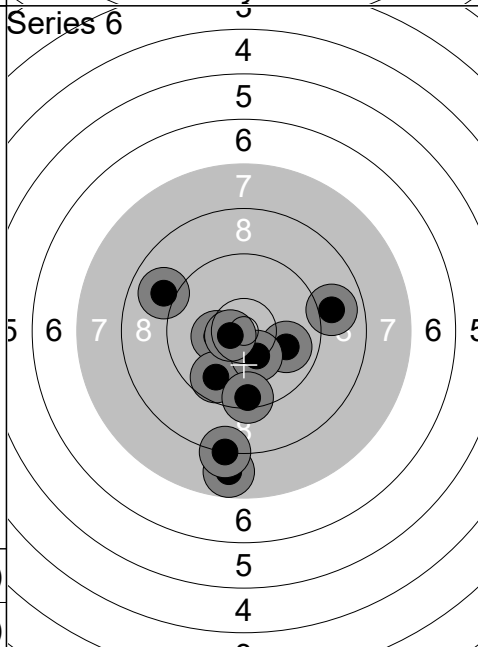

1:	9.0	↖
2:	10.3	←
3:	8.9	→
4:	7.8	↓
5:	10.0	↘
6:	9.7	↙
7:	8.2	↓
8:	10.3	↘
9:	9.5	↓
10:	10.6x	←
Series	90 (1x)	
	556 (8x)