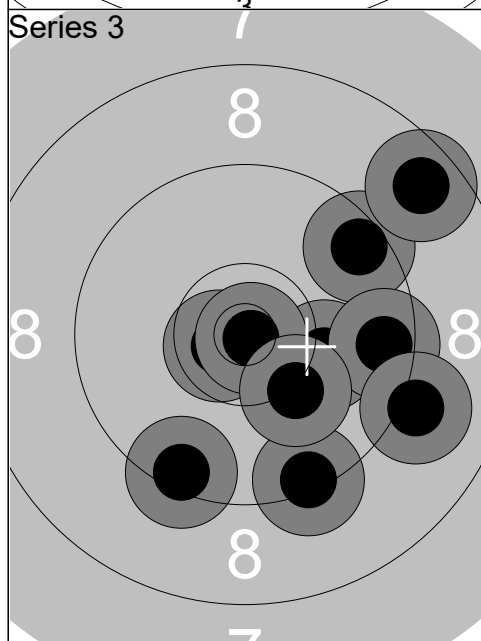

Relay	Lane	Ann Helen Aune		
4	19	NOR	Wp	P
Qual Day 2		Denmark Open Air 2026		Denmark Open Air 2026
11.02.2026				
Series 1 	1: 9.8 ↙	Series 2 	1: 9.7 ↘	
	2: 10.2 ↑		2: 8.8 ↗	
	3: 9.6 ↗		3: 9.3 →	
	4: 10.2 ↓		4: 10.0 ↖	
	5: 9.3 ↓		5: 10.7x →	
	6: 9.9 →		6: 10.5x ↓	
	7: 9.6 ↓		7: 8.1 ↓	
	8: 10.0 ←		8: 10.5x ↖	
	9: 10.1 ↙		9: 9.5 ↗	
	10: 10.7x ↘		10: 10.0 →	
	Series 95 (1x)		Series 93 (3x)	
	95 (1x)		188 (4x)	
Series 3 	1: 9.9 ↗	Series 4 	1: 10.1 ↖	
	2: 10.5x ↖		2: 10.1 ←	
	3: 9.6 ←		3: 10.2 ↖	
	4: 10.6x ↗		4: 8.8 →	
	5: 9.4 ←		5: 9.9 ↗	
	6: 10.5x ↖		6: 10.2 ↑	
	7: 10.4x ↖		7: 10.2 →	
	8: 10.1 ↓		8: 10.5x ↗	
	9: 10.2 ↗		9: 10.4x ↖	
	10: 10.9x ↑		10: 8.9 ↓	
	Series 97 (5x)		Series 95 (2x)	
	285 (9x)		380 (11x)	
Series 5 	1: 8.6 ↙	Series 6 	1: 10.0 ↓	
	2: 9.3 ↓		2: 8.0 ↗	
	3: 10.5x ↘		3: 10.1 ↗	
	4: 10.2 ↑		4: 9.1 ←	
	5: 10.7x ↓		5: 10.0 ↓	
	6: 10.1 ←		6: 9.3 ↗	
	7: 9.4 ↗		7: 10.0 ↗	
	8: 10.7x ↘		8: 9.0 ↗	
	9: 9.5 ↗		9: 9.1 →	
	10: 10.5x ↖		10: 10.1 ↗	
	Series 95 (4x)		Series 94 (0x)	
	475 (15x)		569 (15x)	

1:	10.2	↑
2:	9.9	↑
3:	10.0	↘
4:	9.8	↗
5:	9.9	↗
6:	9.7	←
7:	8.2	↗
8:	10.4x	↘
9:	10.3	←
10:	10.3	→
Series	94 (1x)	
	94 (1x)	

1:	9.2	↘
2:	10.0	→
3:	10.0	↗
4:	10.3	↘
5:	9.8	→
6:	10.6x	←
7:	10.5x	↗
8:	10.3	←
9:	9.8	↘
10:	9.9	↑
Series	96 (2x)	
	190 (3x)	

1:	9.4	↘
2:	10.1	→
3:	9.5	↗
4:	9.5	→
5:	10.7x	←
6:	8.6	↗
7:	9.1	→
8:	9.4	↘
9:	10.9x	↘
10:	10.2	↘
Series	93 (2x)	
	283 (5x)	

1:	9.7	↘
2:	10.1	↘
3:	8.0	↘
4:	9.8	→
5:	8.5	↘
6:	9.3	↘
7:	10.5x	↗
8:	10.4x	↑
9:	10.6x	→
10:	9.2	→
Series	92 (3x)	
	375 (8x)	

1:	10.4x	→
2:	10.2	↗
3:	9.9	↘
4:	10.8x	↘
5:	9.3	↘
6:	9.8	→
7:	10.8x	↗
8:	9.4	↑
9:	9.7	←
10:	10.3	↗
Series	95 (3x)	
	470 (11x)	

1:	10.7x	↗
2:	10.3	↗
3:	10.8x	↘
4:	10.0	↘
5:	10.5x	←
6:	9.9	←
7:	8.6	↗
8:	8.4	↘
9:	10.3	↑
10:	10.6x	↗
Series	95 (4x)	
	565 (15x)	