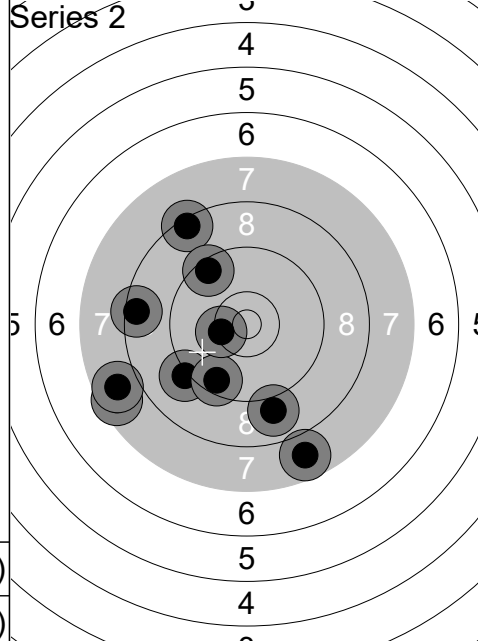

1:	7.6	↙
2:	8.4	↗
3:	9.5	↗
4:	9.2	↙
5:	9.0	↓
6:	7.7	←
7:	7.8	↓
8:	9.5	↓
9:	10.4	←
10:	8.5	←
Series	83 (0x)	
	167 (0x)