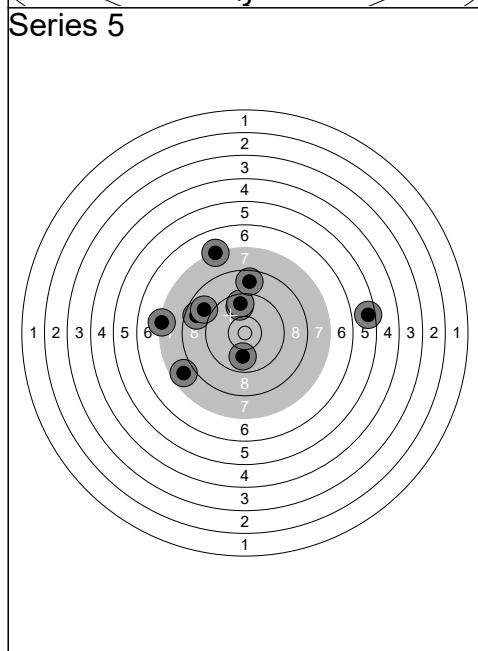

Relay	Lane	Astrid Jensen		
4	27	DEN	Wp	P
11.02.2026	Denmark Open Air 2026	Denmark Open Air 2026		
Series 1		1: 10.3 ↗	Series 2	1: 8.6 ↓
		2: 9.6 ↓		2: 10.1 ↑
		3: 10.0 →		3: 8.9 ↓
		4: 8.0 ↓		4: 8.0 →
		5: 9.0 →		5: 10.3 ←
		6: 10.1 ↖		6: 7.4 ←
		7: 8.8 ←		7: 9.1 ↖
		8: 6.6 ↗		8: 9.8 ↓
		9: 7.5 ↙		9: 8.9 ↗
		10: 10.6x ↗		10: 9.0 →
		Series 87 (1x)		Series 86 (0x)
		87 (1x)		173 (1x)
Series 3		1: 7.6 ↗	Series 4	1: 10.1 ↙
		2: 7.8 ↓		2: 10.2 ←
		3: 7.6 ↗		3: 7.4 →
		4: 9.0 ↗		4: 9.9 ↗
		5: 7.5 ↖		5: 8.9 ↗
		6: 9.2 ↓		6: 8.5 ↓
		7: 9.1 ↓		7: 9.1 ↗
		8: 7.6 ←		8: 9.5 ↓
		9: 7.6 ↓		9: 9.8 →
		10: 4.9 ↙		10: 9.4 →
		Series 73 (0x)		Series 88 (0x)
		246 (1x)		334 (1x)
Series 5		1: 8.7 ←	Series 6	1: 10.1 ↗
		2: 8.5 ↓		2: 10.4 ↗
		3: 9.7 ←		3: 9.3 →
		4: 10.0 →		4: 9.6 ←
		5: 9.1 ↗		5: 9.3 ↗
		6: 10.4x ↗		6: 9.4 →
		7: 9.1 ↓		7: 8.5 ↓
		8: 8.3 →		8: 9.6 ↑
		9: 10.3 ↗		9: 9.8 ↓
		10: 8.2 →		10: 8.9 →
		Series 89 (1x)		Series 90 (0x)
		423 (2x)		513 (2x)

1:	8.5	←
2:	9.4	↗
3:	7.3	↓
4:	8.9	↓
5:	9.2	←
6:	7.9	←
7:	10.2	←
8:	8.2	↑
9:	9.0	↓
10:	9.3	←
Series	84 (0x)	
	84 (0x)	

1:	7.6	↙
2:	8.4	↗
3:	9.5	↗
4:	9.2	↙
5:	9.0	↓
6:	7.7	←
7:	7.8	↓
8:	9.5	↓
9:	10.4	←
10:	8.5	←
Series	83 (0x)	
	167 (0x)	

1:	9.0	↓
2:	7.5	←
3:	9.6	↗
4:	10.4x	→
5:	8.3	↓
6:	10.0	←
7:	7.3	↑
8:	9.9	↘
9:	9.0	←
10:	8.7	↘
Series	86 (1x)	
	253 (1x)	

1:	8.7	←
2:	9.1	↗
3:	8.4	↓
4:	10.1	←
5:	8.8	↗
6:	9.5	↑
7:	8.1	↖
8:	9.0	↗
9:	9.2	←
10:	9.0	→
Series	87 (0x)	
	340 (1x)	