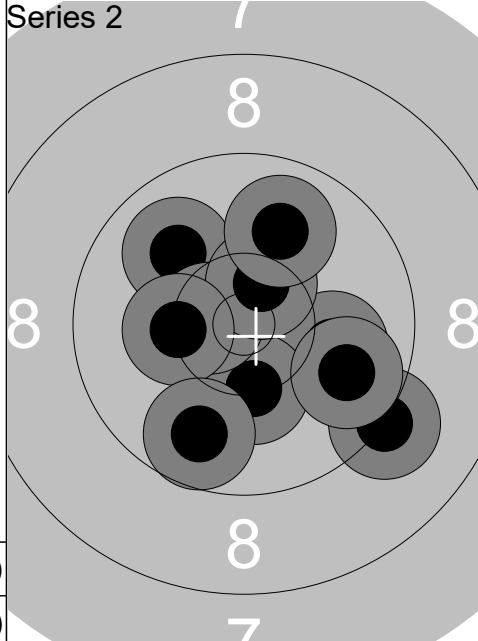

Relay	Lane	Ann Helen Aune		
4	19	NOR	Wp	P
Qual Day 2		Denmark Open Air 2026		Denmark Open Air 2026
11.02.2026				
Series 1 	1: 9.8 ↙	Series 2 	1: 9.7 ↘	
	2: 10.2 ↑		2: 8.8 ↗	
	3: 9.6 ↗		3: 9.3 →	
	4: 10.2 ↓		4: 10.0 ↖	
	5: 9.3 ↓		5: 10.7x →	
	6: 9.9 →		6: 10.5x ↓	
	7: 9.6 ↓		7: 8.1 ↓	
	8: 10.0 ←		8: 10.5x ↖	
	9: 10.1 ↙		9: 9.5 ↗	
	10: 10.7x ↘		10: 10.0 →	
	Series 95 (1x)		Series 93 (3x)	
	95 (1x)		188 (4x)	
Series 3 	1: 9.9 ↗	Series 4 	1: 10.1 ↖	
	2: 10.5x ↖		2: 10.1 ←	
	3: 9.6 ←		3: 10.2 ↖	
	4: 10.6x ↗		4: 8.8 →	
	5: 9.4 ←		5: 9.9 ↗	
	6: 10.5x ↖		6: 10.2 ↑	
	7: 10.4x ↖		7: 10.2 →	
	8: 10.1 ↓		8: 10.5x ↗	
	9: 10.2 ↗		9: 10.4x ↖	
	10: 10.9x ↑		10: 8.9 ↓	
	Series 97 (5x)		Series 95 (2x)	
	285 (9x)		380 (11x)	
Series 5 	1: 8.6 ↙	Series 6 	1: 10.0 ↓	
	2: 9.3 ↓		2: 8.0 ↗	
	3: 10.5x ↘		3: 10.1 ↗	
	4: 10.2 ↑		4: 9.1 ←	
	5: 10.7x ↓		5: 10.0 ↓	
	6: 10.1 ←		6: 9.3 ↗	
	7: 9.4 ↗		7: 10.0 ↗	
	8: 10.7x ↘		8: 9.0 ↗	
	9: 9.5 ↗		9: 9.1 →	
	10: 10.5x ↖		10: 10.1 ↗	
	Series 95 (4x)		Series 94 (0x)	
	475 (15x)		569 (15x)	

1:	10.2	↑
2:	9.9	↑
3:	10.0	↘
4:	9.8	↗
5:	9.9	↗
6:	9.7	←
7:	8.2	↗
8:	10.4x	↘
9:	10.3	←
10:	10.3	→
Series	94 (1x)	
	94 (1x)	

1:	9.2	↘
2:	10.0	→
3:	10.0	↗
4:	10.3	↘
5:	9.8	→
6:	10.6x	←
7:	10.5x	↗
8:	10.3	←
9:	9.8	↘
10:	9.9	↑
Series	96 (2x)	
	190 (3x)	

1:	9.4	↘
2:	10.1	→
3:	9.5	↗
4:	9.5	→
5:	10.7x	←
6:	8.6	↗
7:	9.1	→
8:	9.4	↘
9:	10.9x	↘
10:	10.2	↘
Series	93 (2x)	
	283 (5x)	

1:	9.7	↘
2:	10.1	↘
3:	8.0	↘
4:	9.8	→
5:	8.5	↘
6:	9.3	↘
7:	10.5x	↗
8:	10.4x	↑
9:	10.6x	→
10:	9.2	→
Series	92 (3x)	
	375 (8x)	

1:	10.4x	→
2:	10.2	↗
3:	9.9	↘
4:	10.8x	↘
5:	9.3	↘
6:	9.8	→
7:	10.8x	↗
8:	9.4	↑
9:	9.7	←
10:	10.3	↗
Series	95 (3x)	
	470 (11x)	

1:	10.7x	↗
2:	10.3	↗
3:	10.8x	↘
4:	10.0	↘
5:	10.5x	←
6:	9.9	←
7:	8.6	↗
8:	8.4	↘
9:	10.3	↑
10:	10.6x	↗
Series	95 (4x)	
	565 (15x)	