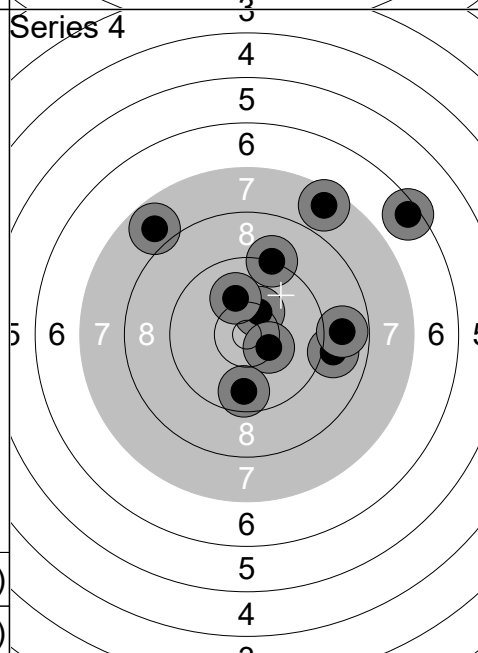

1: 9.1 →
2: 9.6 →
3: 9.8 ↓
4: 8.7 ←
5: 10.1 ←
6: 8.2 ↗
7: 10.3 ←
8: 9.8 ↓
9: 9.8 ↓
10: 9.8 ↗
Series 90 (0x)
431 (5x)

1: 9.3 ←
2: 7.9 ←
3: 7.4 ←
4: 9.9 ↓
5: 10.1 ↗
6: 9.9 ↓
7: 8.4 ↗
8: 7.4 ↓
9: 8.8 ↗
10: 10.0 ↗
Series 84 (0x)
515 (5x)

Relay	Lane	Malena Dyverdahl			
4	24	SWE	Wp	P	
Qual Day 2		Denmark Open Air 2026		Denmark Open Air 2026	
11.02.2026					
Series 1		1: 8.8 ↓	Series 2		1: 9.2 ←
		2: 10.1 ←			2: 8.1 →
		3: 8.9 ↗			3: 6.9 ↘
		4: 9.5 ↗			4: 9.2 ↘
		5: 9.2 ↓			5: 8.0 ↗
		6: 10.2 ↖			6: 10.6x ↙
		7: 9.0 →			7: 9.5 ↗
		8: 8.6 →			8: 10.0 →
		9: 9.0 ↗			9: 9.4 ↗
		10: 9.9 ↗			10: 8.2 ↖
		Series 89 (0x)			Series 86 (1x)
		89 (0x)			175 (1x)
Series 3		1: 9.3 ↗	Series 4		1: 8.5 ↘
		2: 8.9 →			2: 9.1 ↓
		3: 8.7 →			3: 9.8 ↑
		4: 8.7 ↘			4: 9.6 ↘
		5: 9.9 ↑			5: 10.8x ↙
		6: 9.6 ↑			6: 4.8 →
		7: 8.7 ↑			7: 7.2 ↖
		8: 10.5x ↓			8: 10.1 →
		9: 9.1 →			9: 9.6 ↗
		10: 7.6 →			10: 8.0 ↗
		Series 85 (1x)			Series 83 (1x)
		260 (2x)			343 (3x)
Series 5		1: 10.1 ↓	Series 6		1: 9.0 ↘
		2: 9.0 →			2: 8.6 ↗
		3: 7.1 ↑			3: 9.5 ↗
		4: 10.4x ←			4: 9.8 ←
		5: 10.4x ↘			5: 10.1 ↖
		6: 9.3 →			6: 10.1 →
		7: 9.8 ↓			7: 9.9 →
		8: 9.8 →			8: 8.6 ↘
		9: 9.2 ↓			9: 10.3 →
		10: 8.7 ↘			10: 10.1 ↖
		Series 90 (2x)			Series 92 (0x)
		433 (5x)			525 (5x)

1:	9.7	↘
2:	10.6x	↘
3:	9.7	↘
4:	9.2	←
5:	9.3	←
6:	9.0	↘
7:	9.0	←
8:	9.0	→
9:	6.9	↗
10:	6.9	↑
Series		85 (1x)
		85 (1x)

1:	8.9	↘
2:	9.3	↘
3:	9.1	↘
4:	10.1	→
5:	7.3	→
6:	8.0	←
7:	9.4	←
8:	9.4	↗
9:	7.8	↗
10:	7.2	→
Series		83 (0x)
		168 (1x)

1:	9.7	↗
2:	7.3	↑
3:	6.3	←
4:	7.9	↑
5:	5.8	↖
6:	8.7	→
7:	9.4	↗
8:	8.1	↓
9:	9.5	↑
10:	8.2	↖
Series		76 (0x)
		244 (1x)

1:	6.5	↗
2:	7.6	↗
3:	9.0	→
4:	10.4x	↗
5:	8.8	→
6:	10.4x	↘
7:	7.8	↖
8:	9.2	↑
9:	10.1	↑
10:	9.7	↓
Series		85 (2x)
		329 (3x)